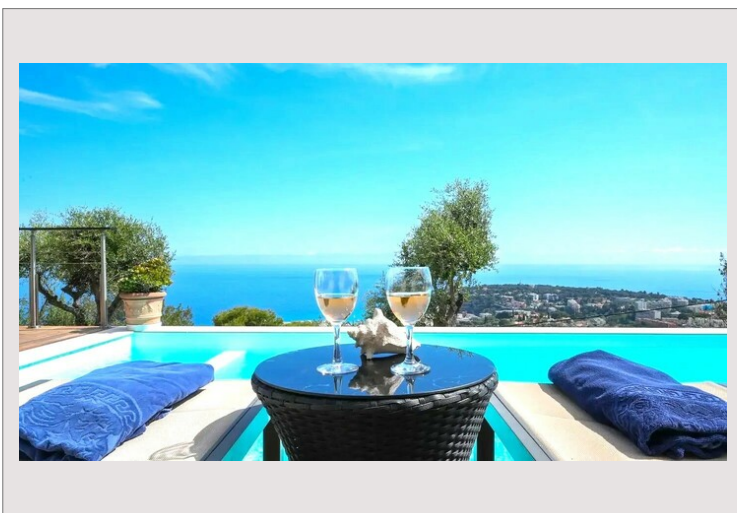

Roquebrune Cap Martin - Hamlet - Splendid contemporary villa with panoramic sea view

Rental France **20 000 € / month**

Located in Roquebrune-Cap-Martin, just 5 kilometers from Menton and the Principality of Monaco, this splendid contemporary villa offers calm and serenity, surrounded by a carefully maintained garden, with swimming pool and pool house, all enjoying a breathtaking sea view.

Located on a plot of 1,500 m², this property of 350 m² of living space consists of an elegant entrance, a large bright living room, a fully equipped open kitchen, a convivial dining room, as well as five bedrooms, each with its own private bathroom, and a total of six toilets. A practical laundry room completes this space.

The private swimming pool and the pool house, ideally exposed and not overlooked, are nestled in a green setting, enjoying a breathtaking sea view.

Roquebrune Cap Martin - Hamlet - Splendid contemporary villa with panoramic sea view

Roquebrune Cap Martin - Hamlet - Splendid contemporary villa with panoramic sea view

Roquebrune Cap Martin - Hamlet - Splendid contemporary villa with
panoramic sea view

logement très performant

A

B

C

D

E