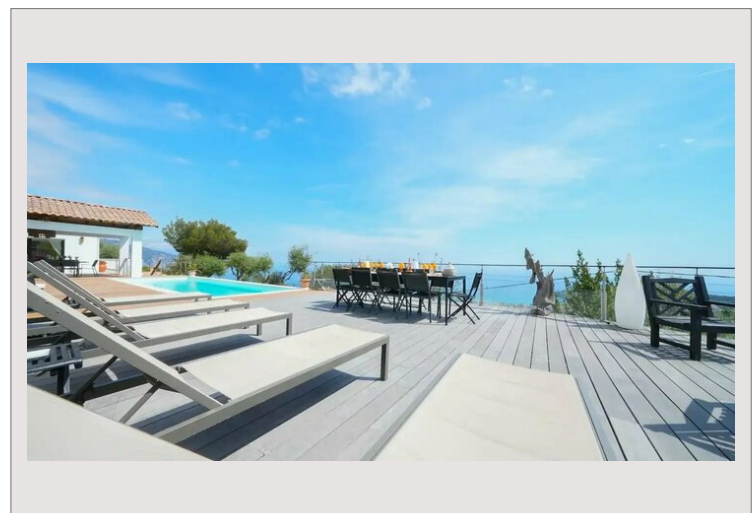

Roquebrune Cap Martin - Hamlet - Splendid contemporary villa with panoramic sea view

Rental France **20 000 € / month**

Located in Roquebrune-Cap-Martin, just 5 kilometers from Menton and the Principality of Monaco, this splendid contemporary villa offers calm and serenity, surrounded by a carefully maintained garden, with swimming pool and pool house, all enjoying a breathtaking sea view.

Located on a plot of 1,500 m², this property of 350 m² of living space consists of an elegant entrance, a large bright living room, a fully equipped open kitchen, a convivial dining room, as well as five bedrooms, each with its own private bathroom, and a total of six toilets. A practical laundry room completes this space.

The services include private parking for six vehicles, a fireplace, a large terrace with barbecue area.

The villa is equipped with all modern comforts: five flat-screen TVs, DVD player, dishwasher, washing machine, dryer, four hotplates, two ovens, microwave, American refrigerator, three coffee makers, toaster, blenders, kettles, iron and ironing board, vacuum cleaners, bathtub and cot, heating, hi-fi system, fans, as well as sun loungers, tables and outdoor chairs for moments of relaxation.

The private swimming pool and the pool house, ideally exposed and not overlooked, are nestled in a green setting, enjoying a breathtaking sea view.

Roquebrune Cap Martin - Hamlet - Splendid contemporary villa with panoramic sea view