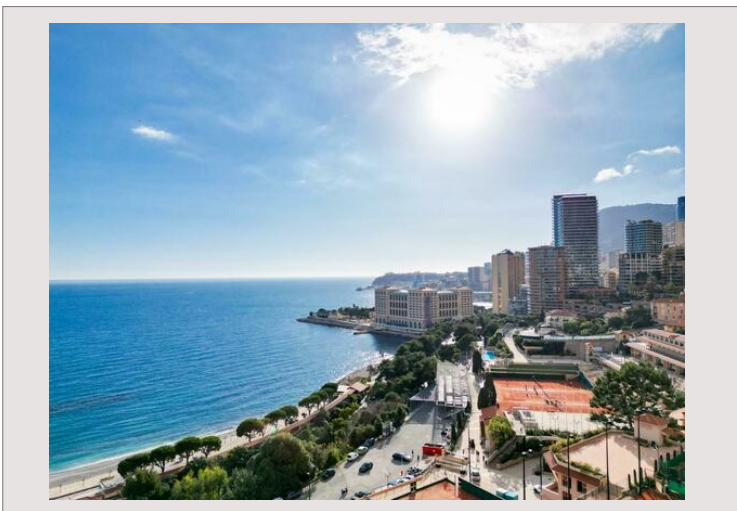

ROQUEBRUNE CAP MARTIN | BUILDING LAND MONACO BORDER

For sale France

5 500 000 €

Product type	Building plot	Num rooms	-
Total area	500 m ²	District	Cabbe-Saint Roman
Release date	Now	City	Roquebrune-Cap-Martin
		Country	France

ROQUEBRUNE-CAP MARTIN

Located in a private, gated, and secure community with 24/7 surveillance, this land offers breathtaking sea views and is immediately on the border with Monaco. A unique opportunity for those seeking a prime location in one of the most exclusive areas of the Riviera.

The land area is approximately 500 m², and there is the possibility to build a villa of around 200 m² over two levels., while there is currently no building permit in place.

- Situated in a private and secure community with a guardian and 24/7 video surveillance
- Panoramic sea view
- Immediate proximity to Monaco
- Possibility to build a 200 m² villa over two levels
- Exclusive and tranquil area