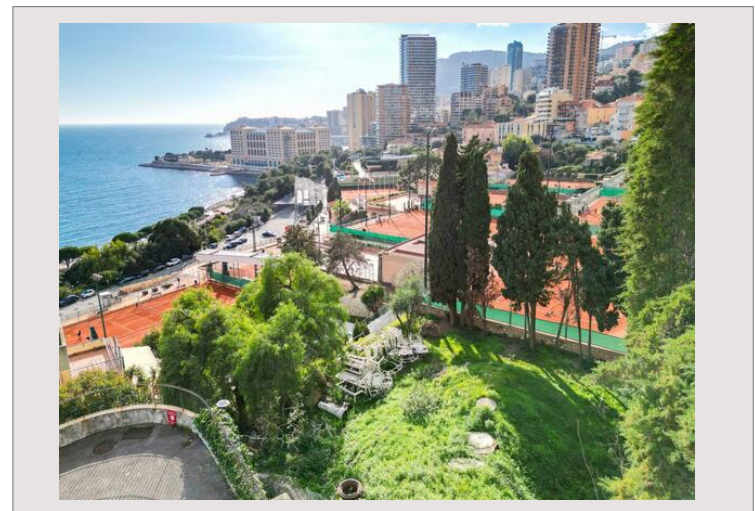

ROQUEBRUNE CAP MARTIN | BUILDING LAND MONACO BORDER

For sale France

5 500 000 €

Product type	Building plot	Num rooms	-
Total area	500 m ²	District	Cabbe-Saint Roman
Release date	Now	City	Roquebrune-Cap-Martin
		Country	France

ROQUEBRUNE-CAP MARTIN

Located in a private, gated, and secure community with 24/7 surveillance, this land offers breathtaking sea views and is immediately on the border with Monaco. A unique opportunity for those seeking a prime location in one of the most exclusive areas of the Riviera.

The land area is approximately 500 m², and there is the possibility to build a villa of around 200 m² over two levels., while there is currently no building permit in place.

- Situated in a private and secure community with a guardian and 24/7 video surveillance
- Panoramic sea view
- Immediate proximity to Monaco
- Possibility to build a 200 m² villa over two levels
- Exclusive and tranquil area