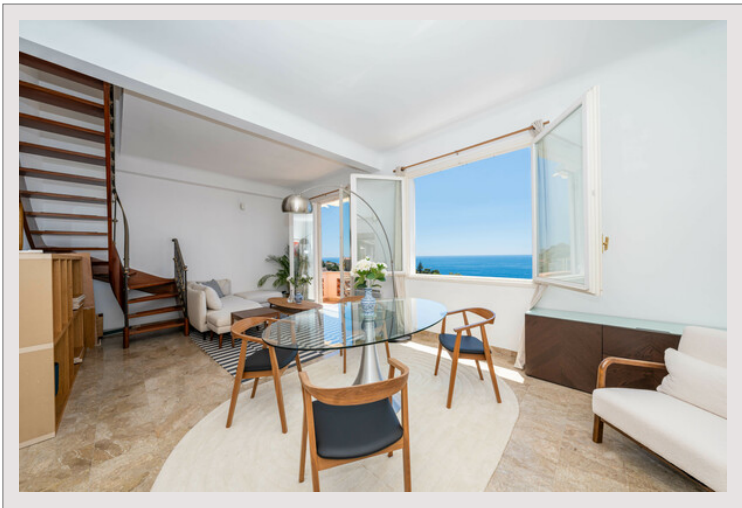

SUBLIME DUPLEX - PANORAMIC SEA VIEW - RESIDENCE WITH SWIMMING POOL