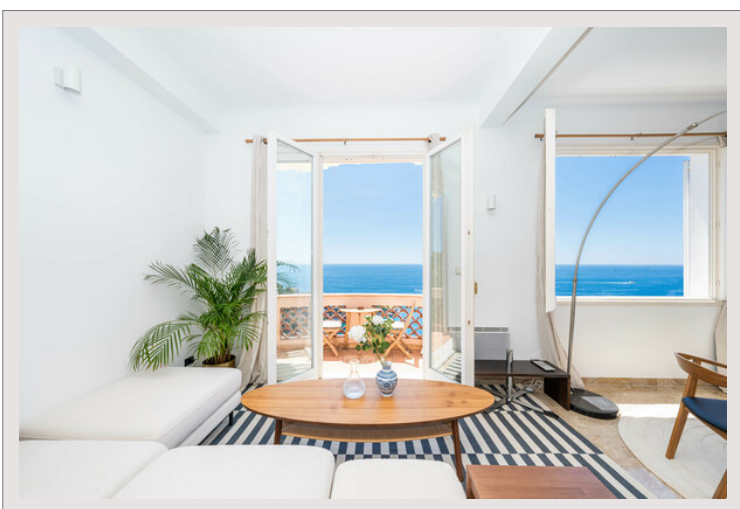

SUBLIME DUPLEX - PANORAMIC SEA VIEW - RESIDENCE WITH SWIMMING POOL