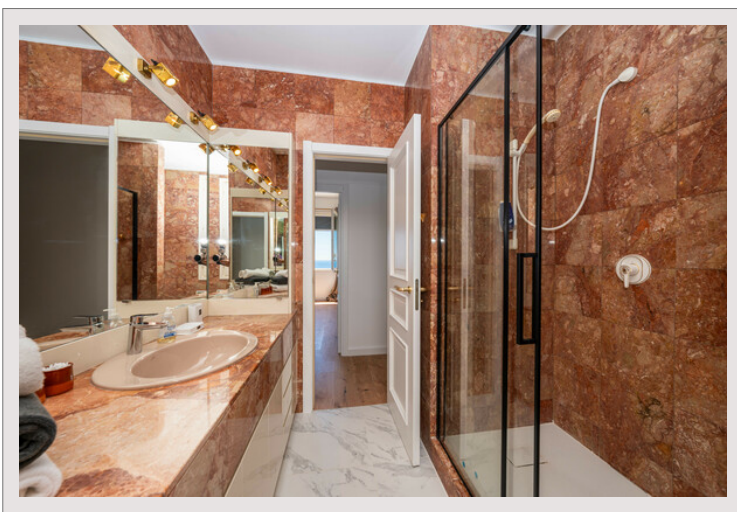

SUBLIME DUPLEX - PANORAMIC SEA VIEW - RESIDENCE WITH SWIMMING POOL