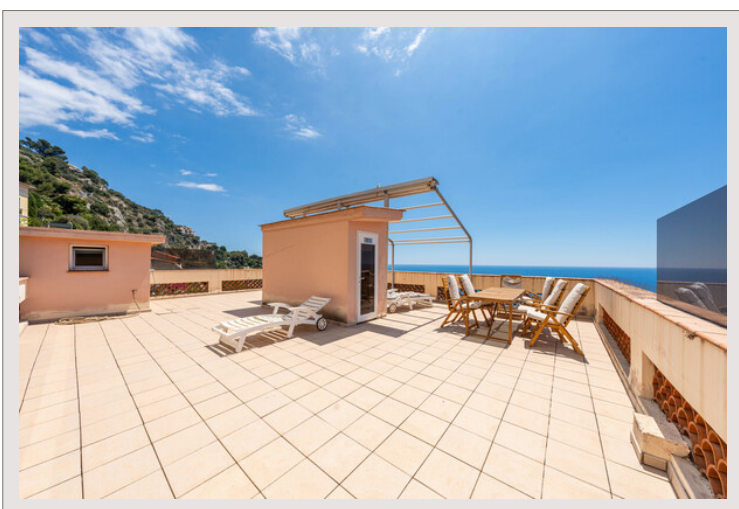

SUBLIME DUPLEX - PANORAMIC SEA VIEW - RESIDENCE WITH SWIMMING

For sale France

POOL
Sole agent

Price on request

Located in Cap d'Ail, in a peaceful setting just a few steps from the Principality, this stunning 6-room penthouse offers stunning 180-degree panoramic sea views.

With a living area of 95 m², bathed in natural light, it consists of a welcoming entrance, a double living room with breathtaking sea views, a fully equipped kitchen, 2 bedrooms and 2 bathrooms.

The private roof with a surface area of approximately 140m², embellished with a summer kitchen, is a true haven of peace with a breathtaking view of the sea.

The property does not have a private parking but it is possible to park on the street easily.

**SUBLIME DUPLEX - PANORAMIC SEA VIEW - RESIDENCE WITH SWIMMING
POOL**

SUBLIME DUPLEX - PANORAMIC SEA VIEW - RESIDENCE WITH SWIMMING POOL