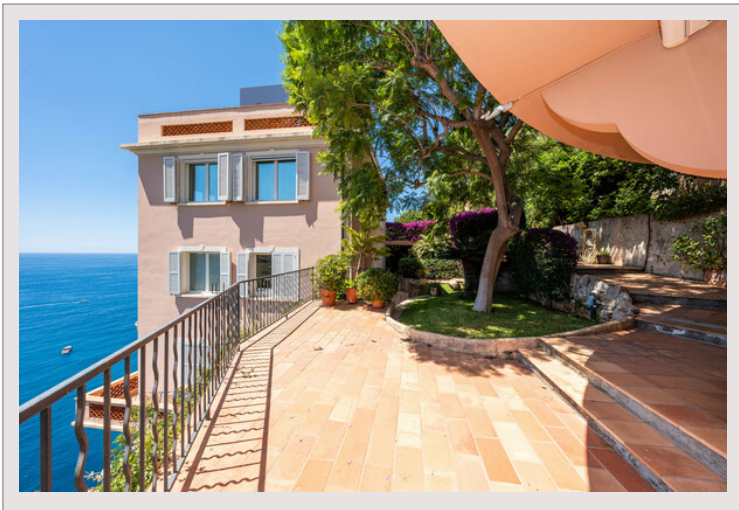

SUBLIME DUPLEX - PANORAMIC SEA VIEW - RESIDENCE WITH SWIMMING

For sale France

POOL
Sole agent

Price on request

Located in Cap d'Ail, in a peaceful setting just a few steps from the Principality, this stunning 6-room penthouse offers stunning 180-degree panoramic sea views.

With a living area of 95 m², bathed in natural light, it consists of a welcoming entrance, a double living room with breathtaking sea views, a fully equipped kitchen, 2 bedrooms and 2 bathrooms.

The private roof with a surface area of approximately 140m², embellished with a summer kitchen, is a true haven of peace with a breathtaking view of the sea.

The property does not have a private parking but it is possible to park on the street easily.

**SUBLIME DUPLEX - PANORAMIC SEA VIEW - RESIDENCE WITH SWIMMING
POOL**

SUBLIME DUPLEX - PANORAMIC SEA VIEW - RESIDENCE WITH SWIMMING POOL