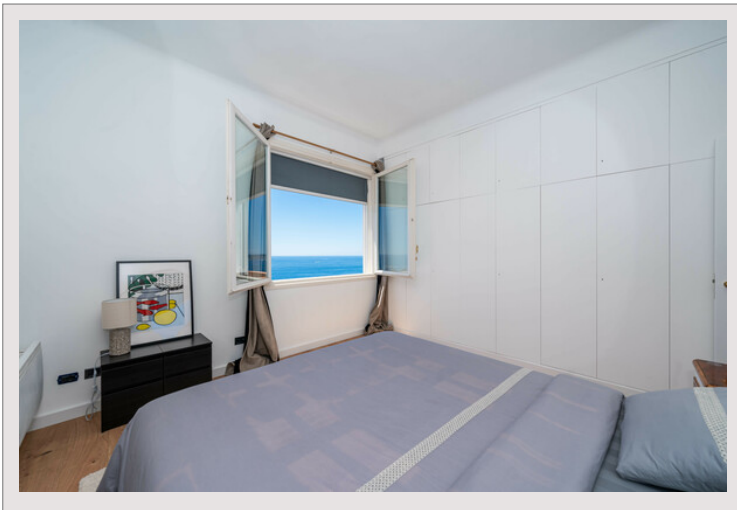

SUBLIME DUPLEX - PANORAMIC SEA VIEW - RESIDENCE WITH SWIMMING POOL