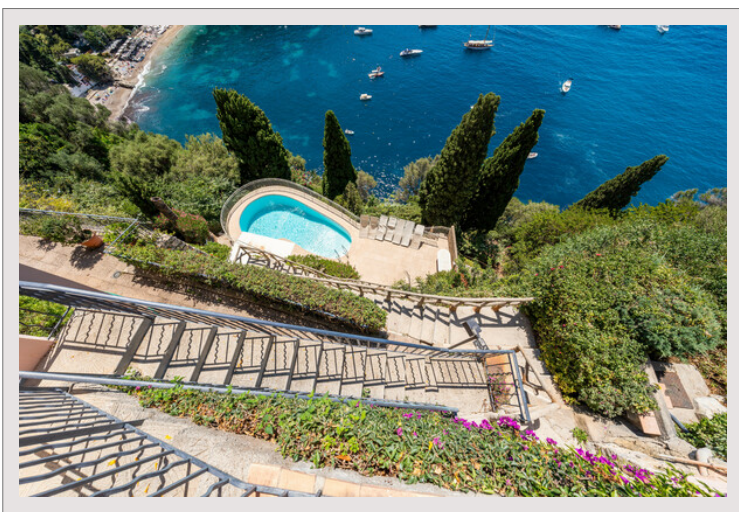

SUBLIME DUPLEX - PANORAMIC SEA VIEW - RESIDENCE WITH SWIMMING

For sale France

POOL
Sole agent

Price on request

Located in Cap d'Ail, in a peaceful setting just a few steps from the Principality, this stunning 6-room penthouse offers stunning 180-degree panoramic sea views.

With a living area of 95 m², bathed in natural light, it consists of a welcoming entrance, a double living room with breathtaking sea views, a fully equipped kitchen, 2 bedrooms and 2 bathrooms.

The private roof with a surface area of approximately 140m², embellished with a summer kitchen, is a true haven of peace with a breathtaking view of the sea.

The property does not have a private parking but it is possible to park on the street easily.

**SUBLIME DUPLEX - PANORAMIC SEA VIEW - RESIDENCE WITH SWIMMING
POOL**

SUBLIME DUPLEX - PANORAMIC SEA VIEW - RESIDENCE WITH SWIMMING POOL