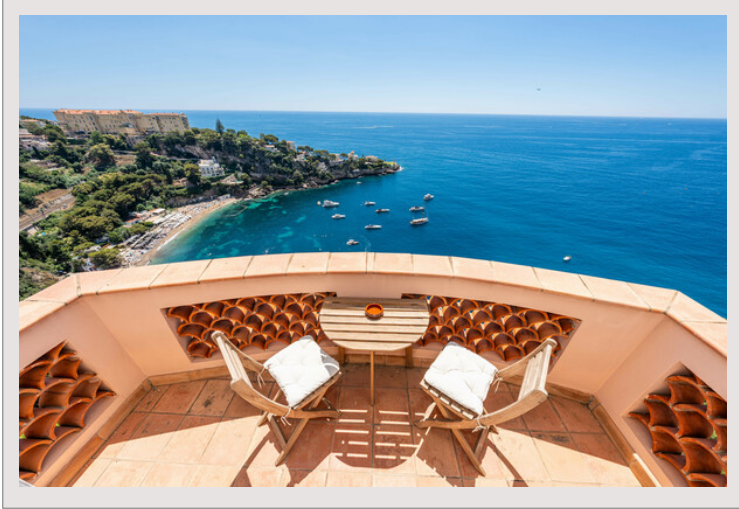

SUBLIME DUPLEX - PANORAMIC SEA VIEW - RESIDENCE WITH SWIMMING

For sale France

POOL
Sole agent

Price on request

Located in Cap d'Ail, in a peaceful setting just a few steps from the Principality, this stunning 6-room penthouse offers stunning 180-degree panoramic sea views.

With a living area of 95 m², bathed in natural light, it consists of a welcoming entrance, a double living room with breathtaking sea views, a fully equipped kitchen, 2 bedrooms and 2 bathrooms.

The private roof with a surface area of approximately 140m², embellished with a summer kitchen, is a true haven of peace with a breathtaking view of the sea.

The property does not have a private parking but it is possible to park on the street easily.

**SUBLIME DUPLEX - PANORAMIC SEA VIEW - RESIDENCE WITH SWIMMING
POOL**

SUBLIME DUPLEX - PANORAMIC SEA VIEW - RESIDENCE WITH SWIMMING POOL