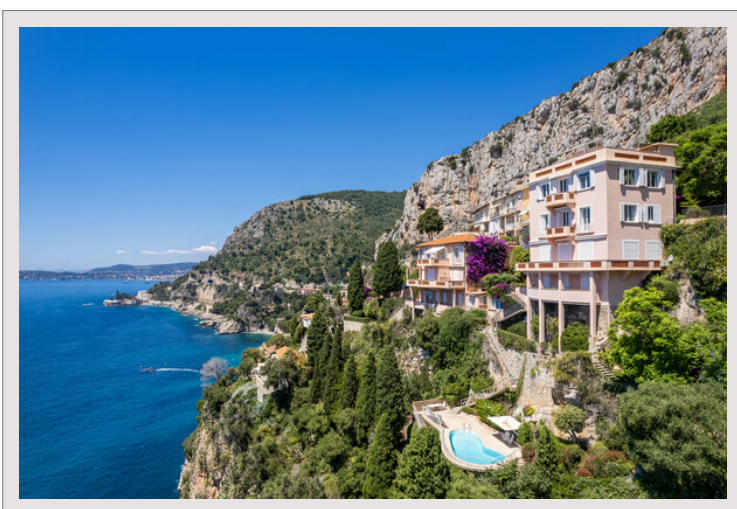

**SUBLIME DUPLEX - PANORAMIC SEA VIEW - RESIDENCE WITH SWIMMING
POOL**