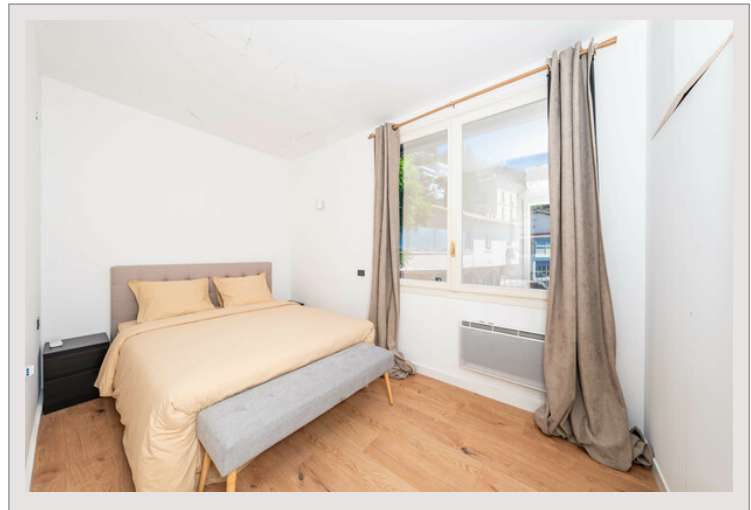

SUBLIME DUPLEX - PANORAMIC SEA VIEW - RESIDENCE WITH SWIMMING POOL