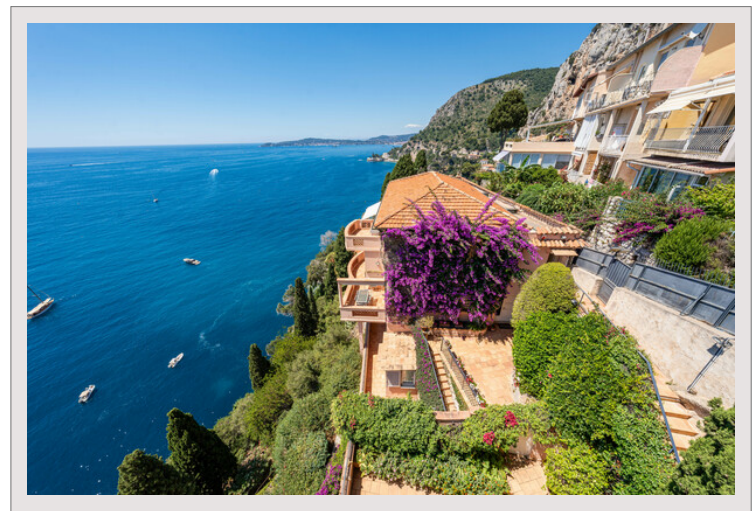

SUBLIME DUPLEX - PANORAMIC SEA VIEW - RESIDENCE WITH SWIMMING

For sale France

POOL
Sole agent

Price on request

Located in Cap d'Ail, in a peaceful setting just a few steps from the Principality, this stunning 6-room penthouse offers stunning 180-degree panoramic sea views.

Product type	Duplex	Num rooms	3
Total area	180 m ²	Num bedrooms	2
Living area	85 m ²	District	Cap-d'Ail
Terrace area	95 m ²	City	Cap-d'Ail
View	Stunning 180-degree panoramic sea views	Country	France
Exposure	south	Condition	Very good condition

With a living area of 95 m², bathed in natural light, it consists of a welcoming entrance, a double living room with breathtaking sea views, a fully equipped kitchen, 2 bedrooms and 2 bathrooms.

The private roof with a surface area of approximately 140m², embellished with a summer kitchen, is a true haven of peace with a breathtaking view of the sea.

The property does not have a private parking but it is possible to park on the street easily.

**SUBLIME DUPLEX - PANORAMIC SEA VIEW - RESIDENCE WITH SWIMMING
POOL**

SUBLIME DUPLEX - PANORAMIC SEA VIEW - RESIDENCE WITH SWIMMING POOL