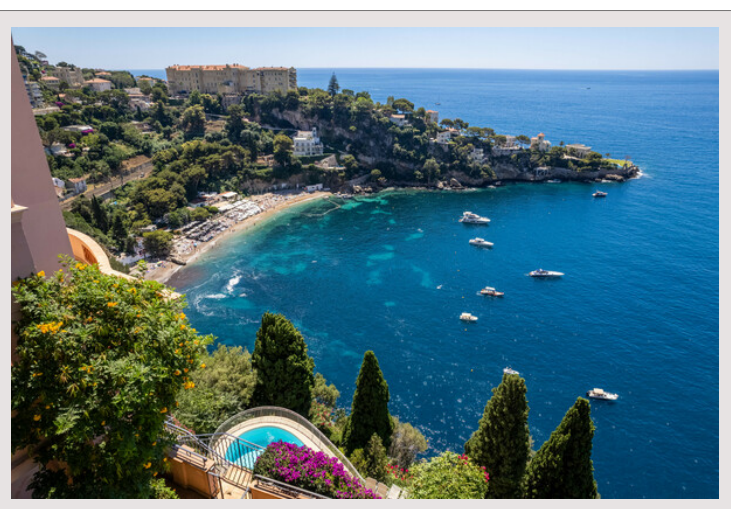

**SUBLIME DUPLEX - PANORAMIC SEA VIEW - RESIDENCE WITH SWIMMING
POOL**