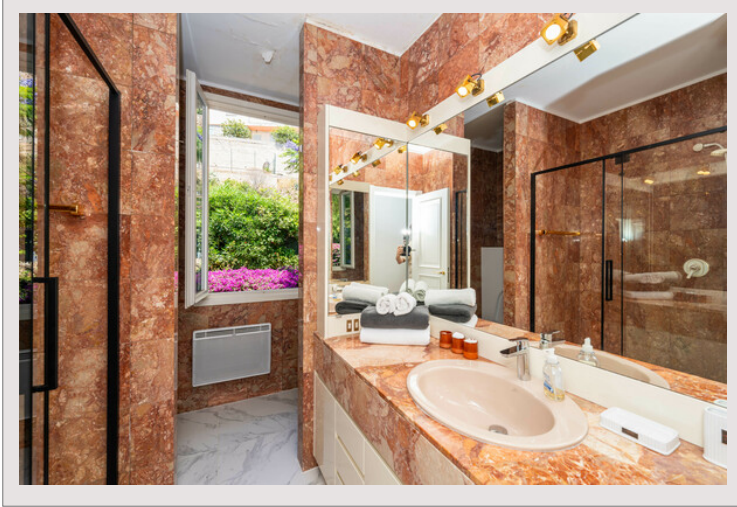

**SUBLIME DUPLEX - PANORAMIC SEA VIEW - RESIDENCE WITH SWIMMING
POOL**