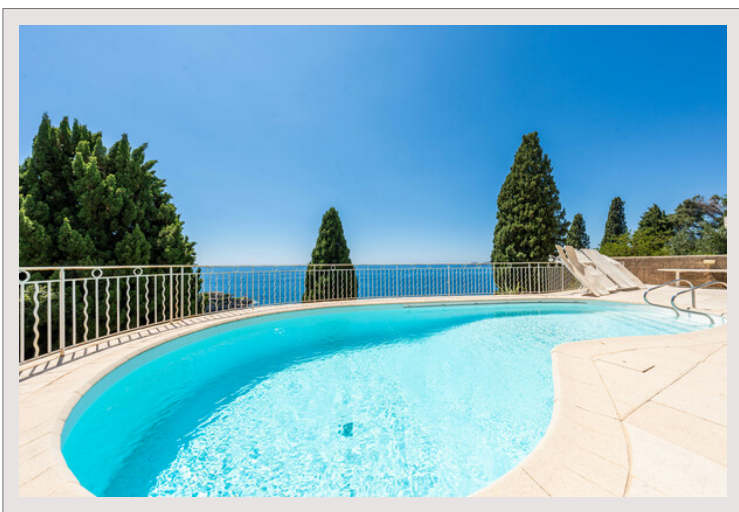

SUBLIME DUPLEX - PANORAMIC SEA VIEW - RESIDENCE WITH SWIMMING

For sale France

POOL
Sole agent

Price on request

Located in Cap d'Ail, in a peaceful setting just a few steps from the Principality, this stunning 6-room penthouse offers stunning 180-degree panoramic sea views.

With a living area of 95 m², bathed in natural light, it consists of a welcoming entrance, a double living room with breathtaking sea views, a fully equipped kitchen, 2 bedrooms and 2 bathrooms.

The private roof with a surface area of approximately 140m², embellished with a summer kitchen, is a true haven of peace with a breathtaking view of the sea.

The property does not have a private parking but it is possible to park on the street easily.

**SUBLIME DUPLEX - PANORAMIC SEA VIEW - RESIDENCE WITH SWIMMING
POOL**

SUBLIME DUPLEX - PANORAMIC SEA VIEW - RESIDENCE WITH SWIMMING POOL