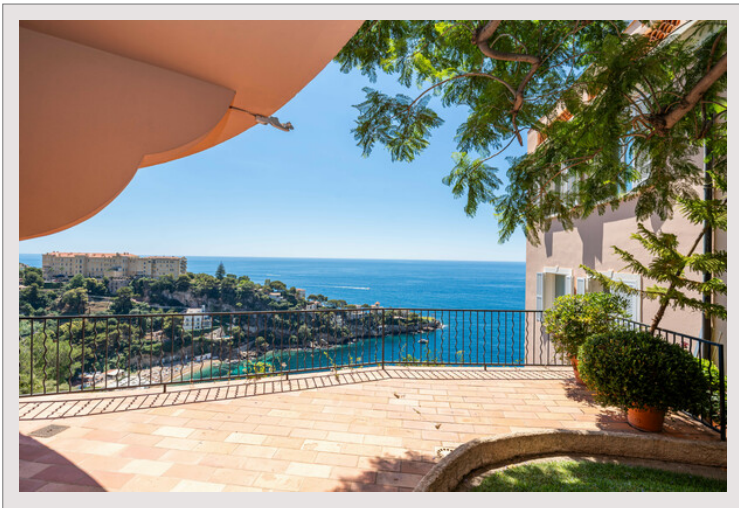

SUBLIME DUPLEX - PANORAMIC SEA VIEW - RESIDENCE WITH SWIMMING

For sale France

POOL
Sole agent

Price on request

Located in Cap d'Ail, in a peaceful setting just a few steps from the Principality, this stunning 6-room penthouse offers stunning 180-degree panoramic sea views.

With a living area of 95 m², bathed in natural light, it consists of a welcoming entrance, a double living room with breathtaking sea views, a fully equipped kitchen, 2 bedrooms and 2 bathrooms.

The private roof with a surface area of approximately 140m², embellished with a summer kitchen, is a true haven of peace with a breathtaking view of the sea.

The property does not have a private parking but it is possible to park on the street easily.

**SUBLIME DUPLEX - PANORAMIC SEA VIEW - RESIDENCE WITH SWIMMING
POOL**

SUBLIME DUPLEX - PANORAMIC SEA VIEW - RESIDENCE WITH SWIMMING POOL