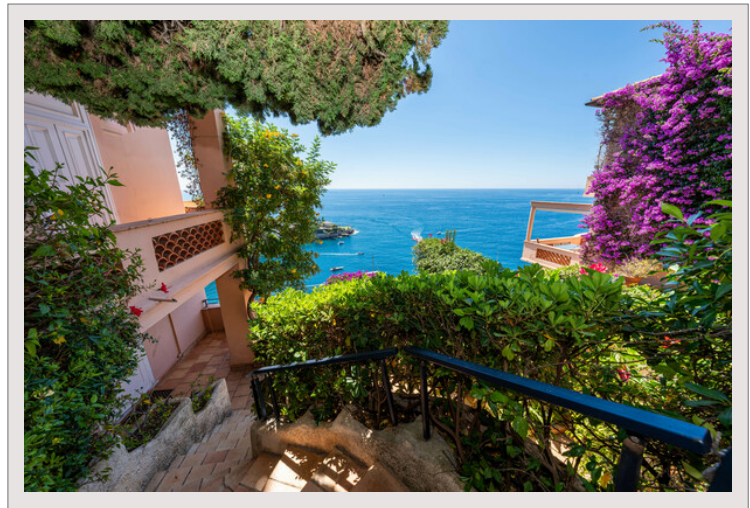

SUBLIME DUPLEX - PANORAMIC SEA VIEW - RESIDENCE WITH SWIMMING

For sale France

POOL
Sole agent

Price on request

Located in Cap d'Ail, in a peaceful setting just a few steps from the Principality, this stunning 6-room penthouse offers stunning 180-degree panoramic sea views.

With a living area of 95 m², bathed in natural light, it consists of a welcoming entrance, a double living room with breathtaking sea views, a fully equipped kitchen, 2 bedrooms and 2 bathrooms.

The private roof with a surface area of approximately 140m², embellished with a summer kitchen, is a true haven of peace with a breathtaking view of the sea.

The property does not have a private parking but it is possible to park on the street easily.

**SUBLIME DUPLEX - PANORAMIC SEA VIEW - RESIDENCE WITH SWIMMING
POOL**

SUBLIME DUPLEX - PANORAMIC SEA VIEW - RESIDENCE WITH SWIMMING POOL