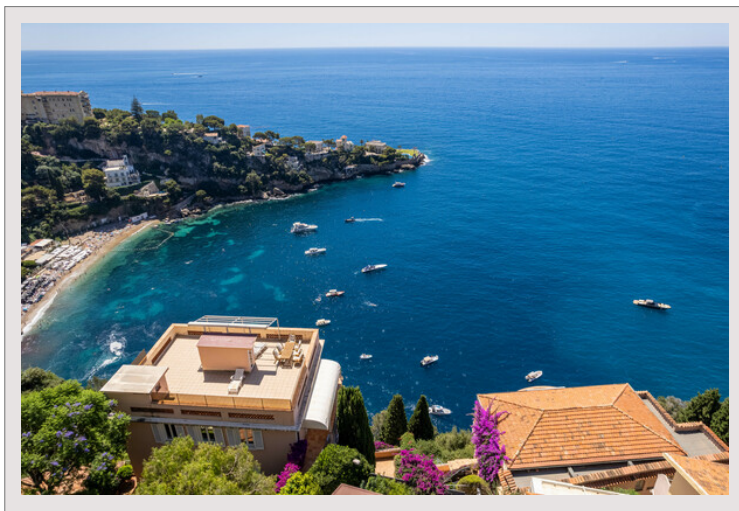

SUBLIME DUPLEX - PANORAMIC SEA VIEW - RESIDENCE WITH SWIMMING

For sale France

POOL
Sole agent

Price on request

Located in Cap d'Ail, in a peaceful setting just a few steps from the Principality, this stunning 6-room penthouse offers stunning 180-degree panoramic sea views.

Product type	Duplex	Num rooms	3
Total area	180 m ²	Num bedrooms	2
Living area	85 m ²	District	Cap-d'Ail
Terrace area	95 m ²	City	Cap-d'Ail
View	Stunning 180-degree panoramic sea views	Country	France
Exposure	south	Condition	Very good condition

The property does not have a private parking but it is possible to park on the street easily.

**SUBLIME DUPLEX - PANORAMIC SEA VIEW - RESIDENCE WITH SWIMMING
POOL**

SUBLIME DUPLEX - PANORAMIC SEA VIEW - RESIDENCE WITH SWIMMING POOL