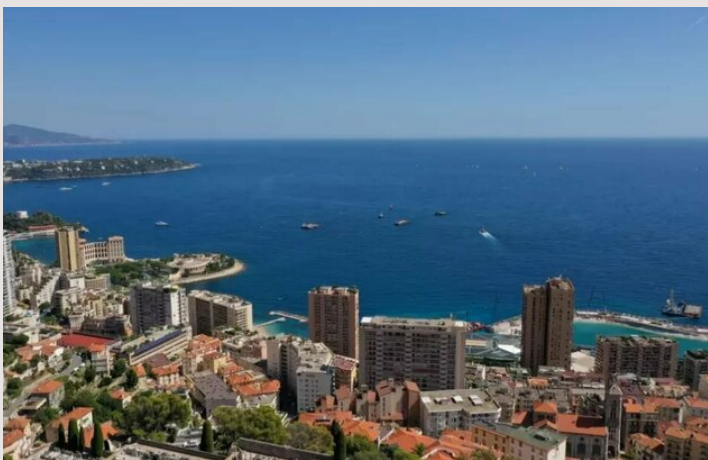

Luxury apartment in high building