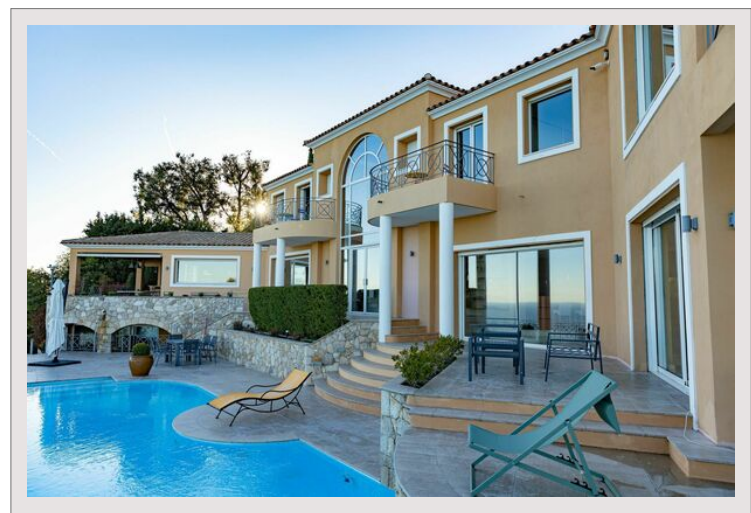

Stunning property with panoramic sea view

Location Saisonnière France

Rent on request

Product type	Villa	Num rooms	-
Total area	1 300 m²	Num bedrooms	+5
Land area	1 500 m²	City	Villefranche-sur-Mer
View	Panoramic Sea View	Country	France
Exposure	south		

Exceptional property available for seasonal rentals. Located in the private domain of Le Castelet, the villa benefits from the highest position offering a magnificent view on the sea and on the peninsula of the Cap Ferrat.

It features an entrance hall, a double reception room, a dining room opening on to beautiful terraces

Vast fitted kitchen

Master bedroom with en suite bathroom and dressing

6 double bedrooms with en suite bathroom

1 single bedroom

Biliard room, cinema room, gym, SPA

Outside a beautiful flowered garden, superb swimming pool with plunging views over the mediterranean, sun deck, lounge - summer kitchen BBQ, bocce ball court

Available for short or long stay, 2 days minimum