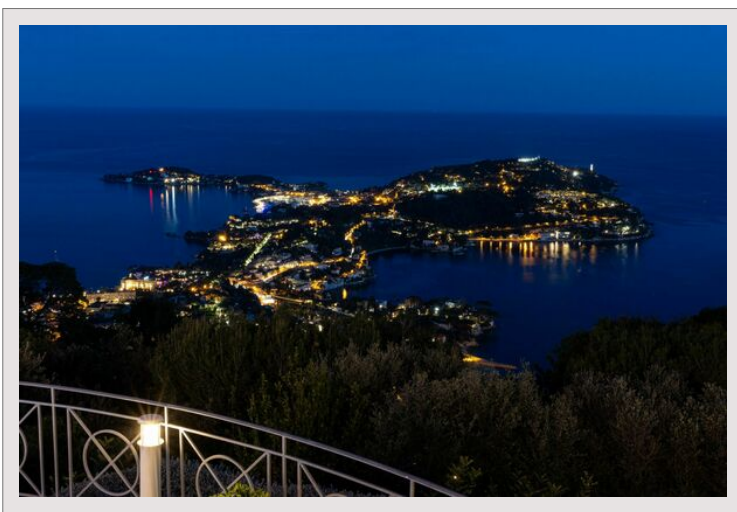

Stunning property with panoramic sea view