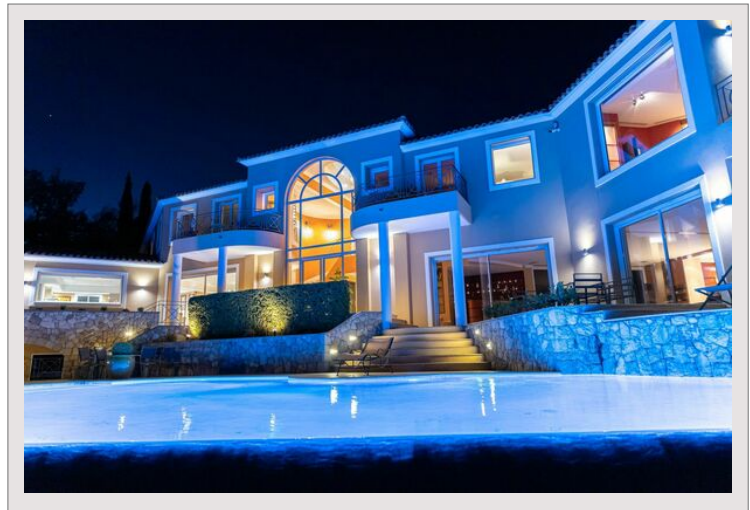

Stunning property with panoramic sea view