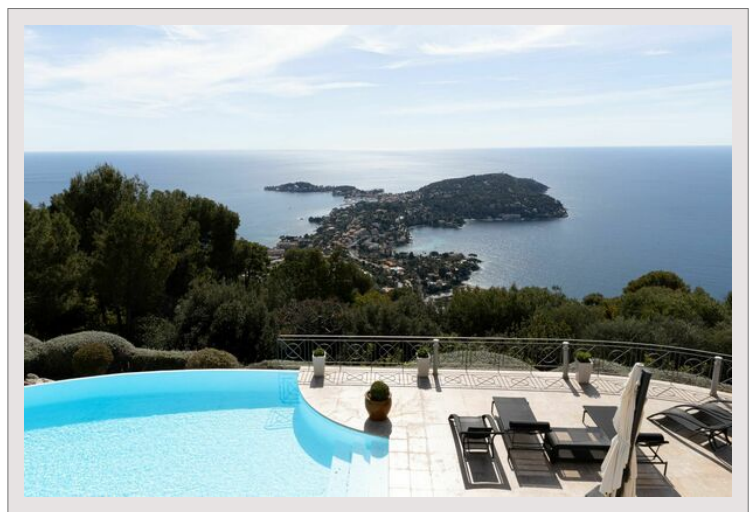

Stunning property with panoramic sea view