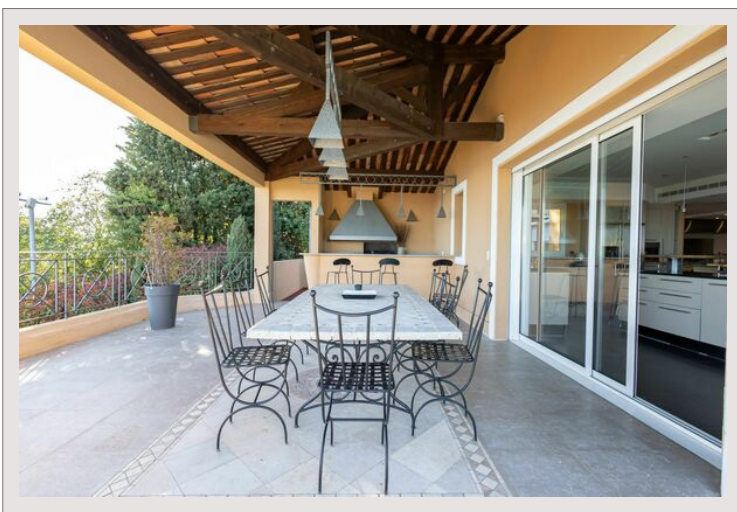

Stunning property with panoramic sea view