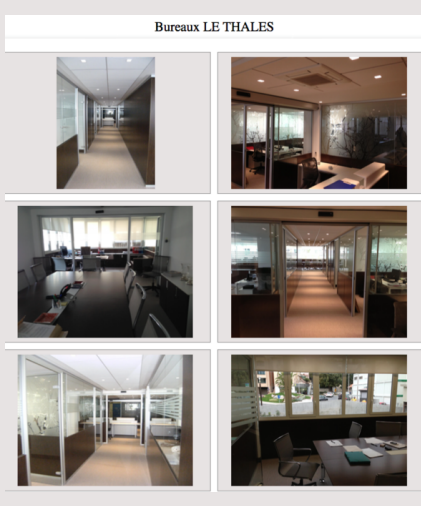

Very nice office for administrative or industrial use. In perfect condition. Clear view.

40 sqm effective - (12 sqm restroom, 35 sqm reception area - 30 sqm of hallways/distribution in common areas).

Rent subject to VAT