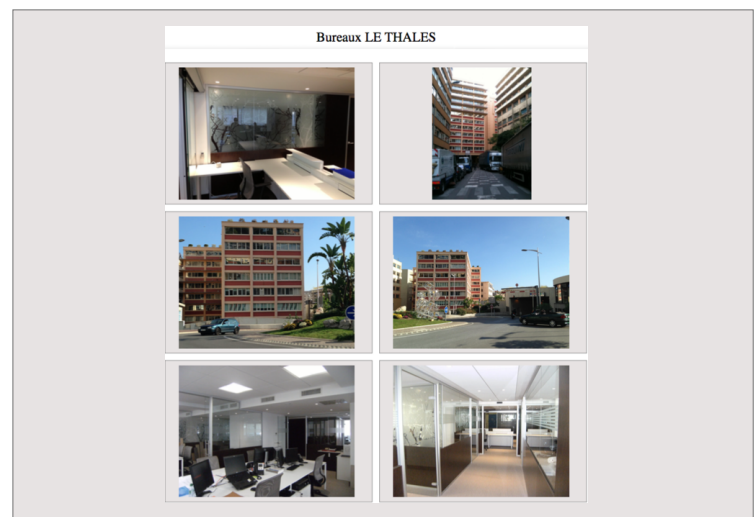

Very nice office for administrative or industrial use. In perfect condition. Clear view.

40 sqm effective - (12 sqm restroom, 35 sqm reception area - 30 sqm of hallways/distribution in common areas).

Rent subject to VAT

Monaco / Fontvieille / Office