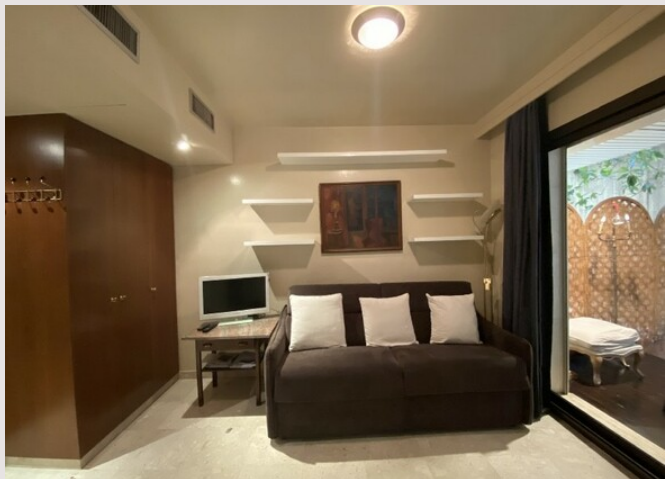

Le Beverly Palace - Boulevard de Belgique

Rental Monaco

2 500 € / month

Furnished STUDIO

Product type	Apartment	Num rooms	1
Total area	41 m ²	Building	Beverly Palace bloc A
Living area	24 m ²	District	Moneghetti
Garden area	17 m ²	View	No view
Usage mixte	Yes		

Entrance, living room, bathroom, kitchenette, cupboards, air conditioning, loggia, small garden

Rent amount : 2.500 € charges included

Le Beverly Palace - Boulevard de Belgique

Le Beverly Palace - Boulevard de Belgique