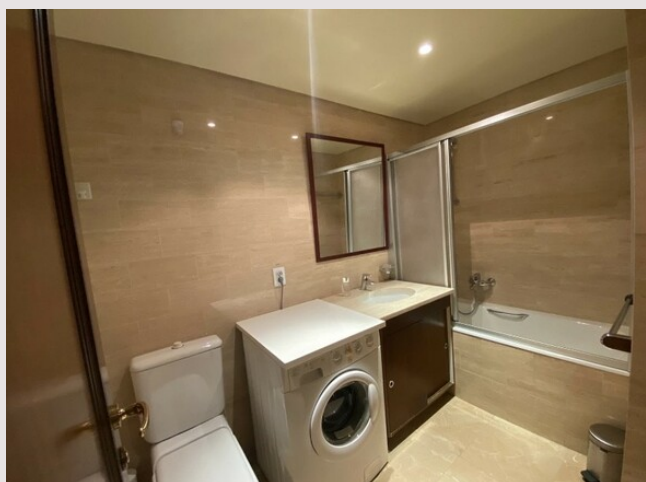

Le Beverly Palace - Boulevard de Belgique

Rental Monaco

2 500 € / month

Furnished STUDIO

Product type	Apartment	Num rooms	1
Total area	41 m ²	Building	Beverly Palace bloc A
Living area	24 m ²	District	Moneghetti
Garden area	17 m ²	View	No view
Usage mixte	Yes		

Entrance, living room, bathroom, kitchenette, cupboards, air conditioning, loggia, small garden

Rent amount : 2.500 € charges included

Le Beverly Palace - Boulevard de Belgique

Le Beverly Palace - Boulevard de Belgique