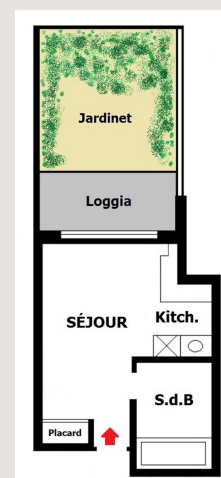

Le Beverly Palace - Boulevard de Belgique

Rental Monaco

2 500 € / month

Furnished STUDIO

Product type	Apartment	Num rooms	1
Total area	41 m ²	Building	Beverly Palace bloc A
Living area	24 m ²	District	Moneghetti
Garden area	17 m ²	View	No view
Usage mixte	Yes		

Entrance, living room, bathroom, kitchenette, cupboards, air conditioning, loggia, small garden

Rent amount : 2.500 € charges included

Le Beverly Palace - Boulevard de Belgique

Le Beverly Palace - Boulevard de Belgique