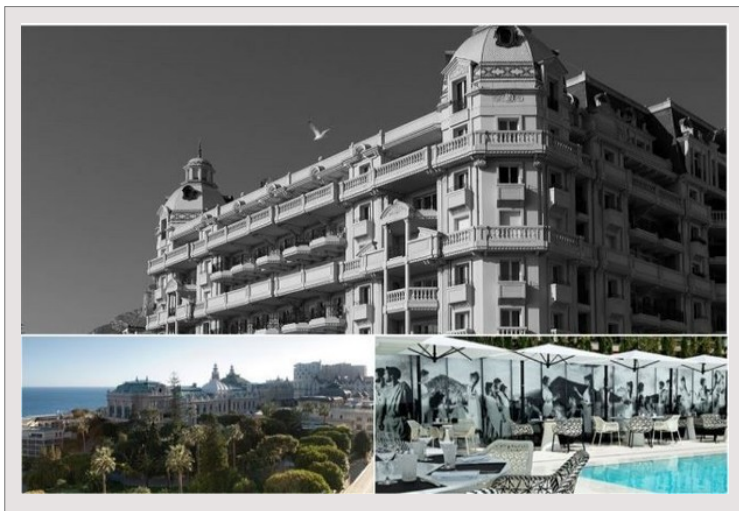

In the luxurious Résidence du Métropole, near the Casino, a crossing apartment, with a view of the gardens, of approximately 325.80 m² of total surface area, including 281.50 m² of living space and 44.30 m² of terrace. 4 parking spaces - 1 cellar 3 year lease Monthly rent: € 42,000 + € 5,500 provision for charges Deposit: 4 months rent