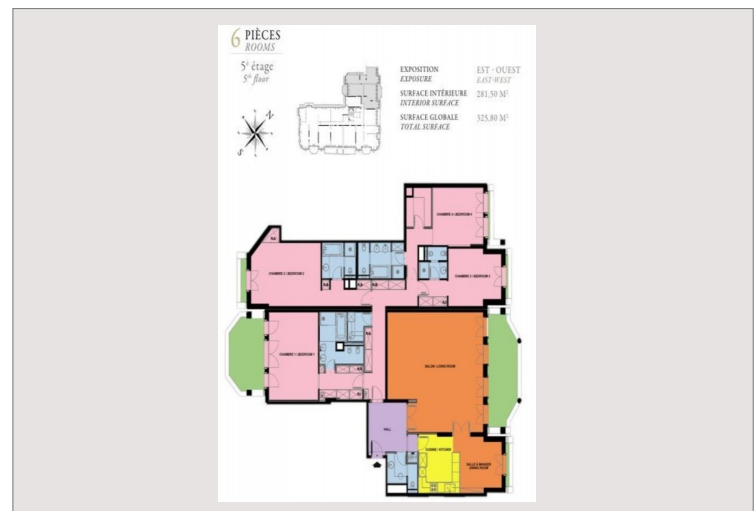

THE METROPOLE

Rental Monaco

42 000 € / month
(Service charges included)

Product type	Apartment	Num rooms	5+
Total area	325.80 m ²	Num bedrooms	4
Living area	281.50 m ²	Num parking	4
Terrace area	44.30 m ²	Num cellars	1
		Building	Le Metropole
		District	Carré d'Or

In the luxurious Résidence du Métropole, near the Casino, a crossing apartment, with a view of the gardens, of approximately 325.80 m² of total surface area, including 281.50 m² of living space and 44.30 m² of terrace. 4 parking spaces - 1 cellar 3 year lease Monthly rent: € 42,000 + € 5,500 provision for charges Deposit: 4 months rent