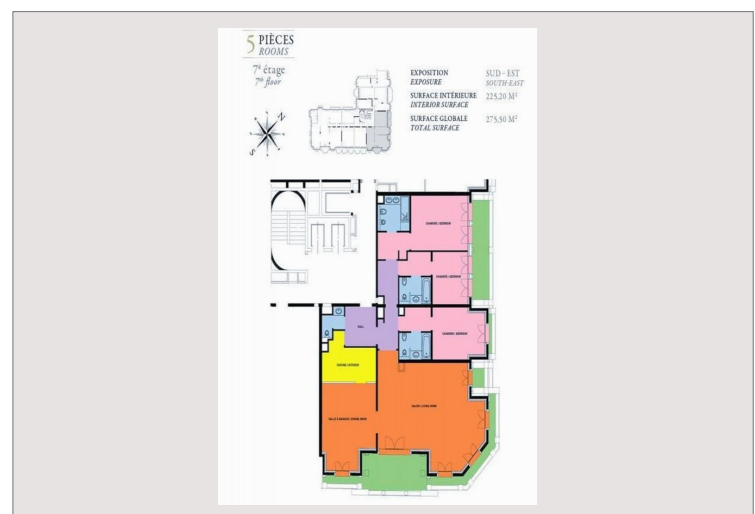

## Rental Monaco

35 000 € / month

+ Service charges : 4.000 €

Product type	Apartment	Num rooms	5
Total area	275.50 m <sup>2</sup>	Num bedrooms	3
Living area	225.20 m <sup>2</sup>	Num parking	3
Terrace area	50.30 m <sup>2</sup>	Num cellars	1
		Building	Le Metropole
		District	Carré d'Or

In the luxurious Résidence du Métropole, near the Casino, a crossing apartment, with a view of the gardens, of approximately 275.50 m<sup>2</sup> of total surface area, including 225.20 m<sup>2</sup> of living space and m<sup>2</sup> of terrace.