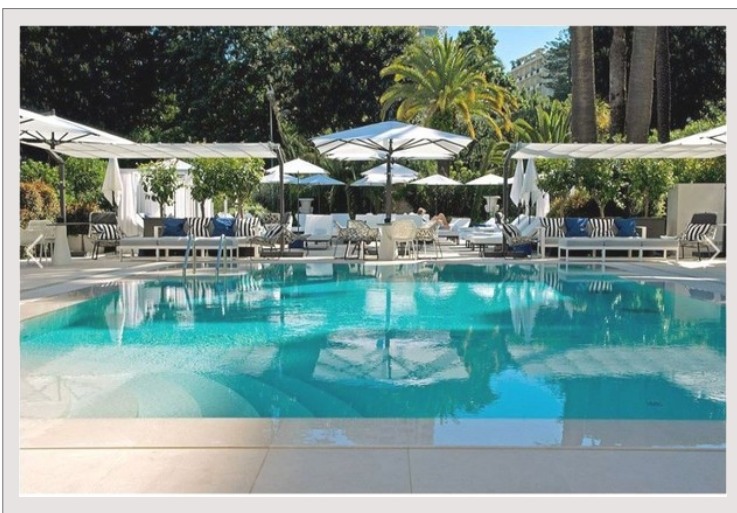

In the luxurious Résidence du Métropole, near the Casino, a crossing apartment, with a view of the gardens, of approximately 275.50 m<sup>2</sup> of total surface area, including 225.20 m<sup>2</sup> of living space and m<sup>2</sup> of terrace.