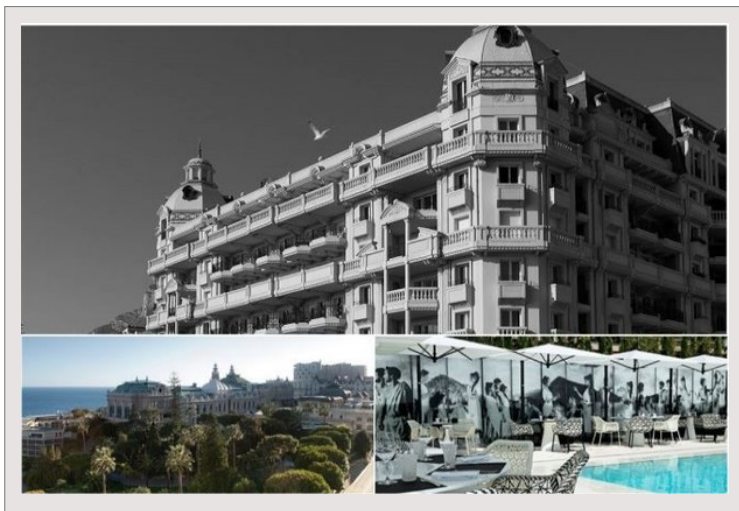

In the luxurious Résidence du Métropole, near the Casino, a crossing apartment, with a view of the gardens, of approximately 328.80 m² of total surface area, including 281.50 m² of living space and 47.30 m² of terrace. 3 parking spaces - 2 cellars 3 year lease Monthly rent 1st year: 30,000 € + Provisions on charges 4,500 € Monthly rent 2nd year 35,000 € + Provisions on charges 4,500 € Monthly rent 3rd year 35,000 € + Provisions on charges 4,500 € Deposit: 4 months rent