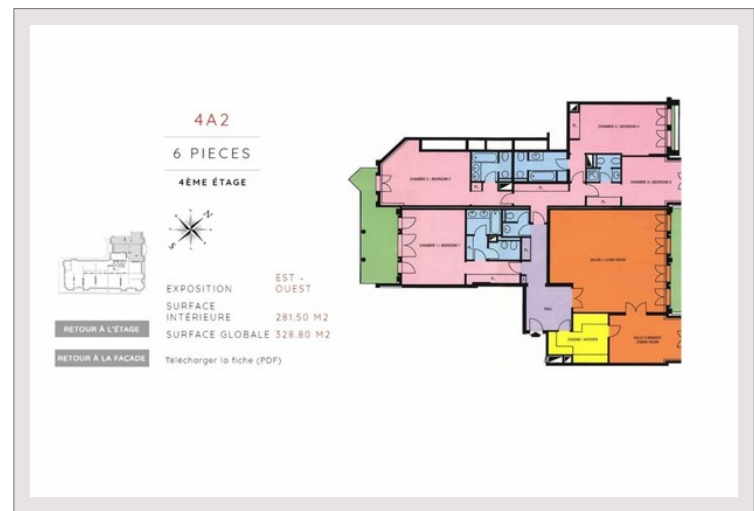

THE METROPOLE

Rental Monaco

35 000 € / month

+ Service charges : 4.500 €

Product type	Apartment	Num rooms	5+
Total area	328.80 m ²	Num bedrooms	4
Living area	281.50 m ²	Num parking	3
Terrace area	47.30 m ²	Num cellars	1
		Building	Le Metropole
		District	Carré d'Or

In the luxurious Résidence du Métropole, near the Casino, a crossing apartment, with a view of the gardens, of approximately 328.80 m² of total surface area, including 281.50 m² of living space and 47.30 m² of terrace. 3 parking spaces - 2 cellars 3 year lease Monthly rent 1st year: 30,000 € + Provisions on charges 4,500 € Monthly rent 2nd year 35,000 € + Provisions on charges 4,500 € Monthly rent 3rd year 35,000 € + Provisions on charges 4,500 € Deposit: 4 months rent