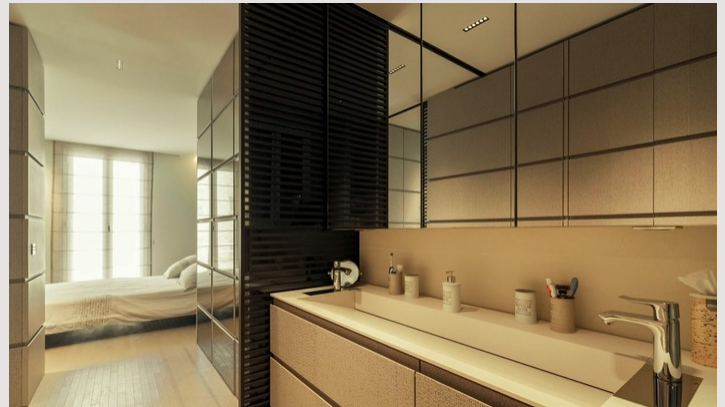

CHIC PIED-A-TERRE ON GP STARTING GRID