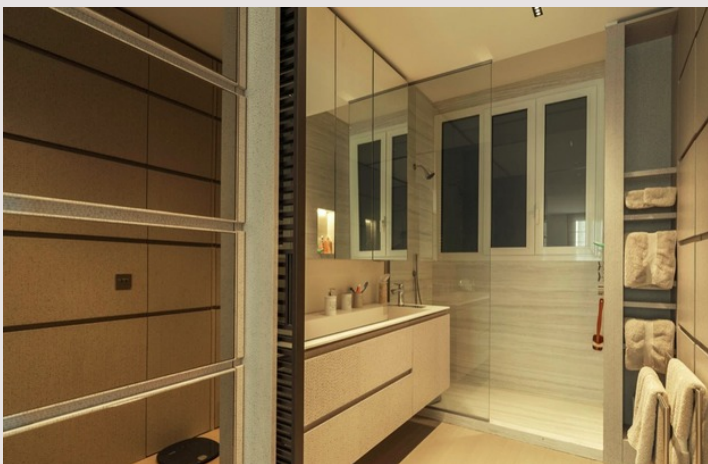

CHIC PIED-A-TERRE ON GP STARTING GRID