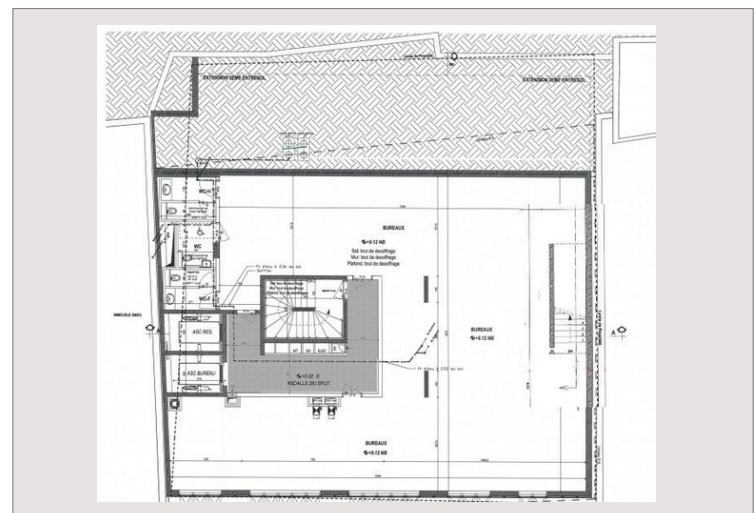

Offices on 2 levels with beautiful shop window and parking

Rental Monaco

32 000 € / month
+ Service charges : 1.050 €

Offices on 2 levels with beautiful shop window and parking lot.

Product type	Office	Num rooms	5+
Living area	667 m ²	Num parking	1
Condition	New	Building	Le Méridien
Floor	Ground floor	District	Fontvieille
Release date	libre		

Offices on 2 levels with beautiful shop window and parking lot.

Fontvieille - Office trays on 2 levels (DRC and entresol) of 306 m² and 361 m², connected by an internal staircase with air conditioning, shop window and parking.

Renovated premises with quality services that can accommodate up to 19 people each.

Offices on 2 levels with beautiful shop window and parking