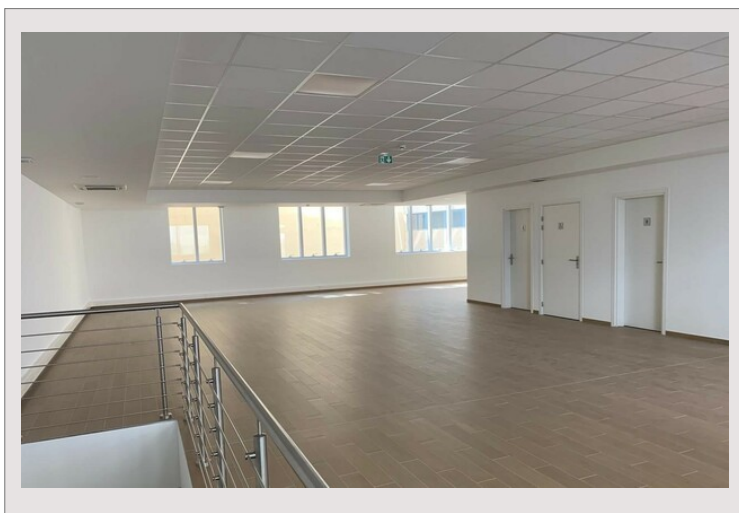

Offices on 2 levels with beautiful shop window and parking lot.

Fontvieille - Office trays on 2 levels (DRC and entresol) of 306 m² and 361 m², connected by an internal staircase with air conditioning, shop window and parking.

Renovated premises with quality services that can accommodate up to 19 people each.

Offices on 2 levels with beautiful shop window and parking