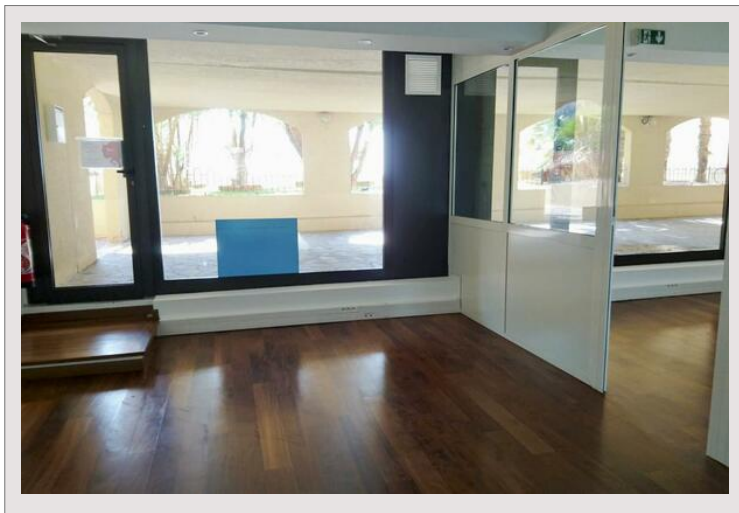

Vast offices with garden view - Fontvieille

For sale Monaco

3 710 000 €

Product type	Office	Num rooms	2
Total area	100 m ²	Building	Raphael
		District	Fontvieille

Located in the Raphael building, in the residential and lively Fontvieille district, nice offices in perfect shape, benefiting from a garden view, conveying a peaceful work atmosphere. It presents parquet flooring, a big bay window.

Parcel reception service, security service with regular rounds and general services included (air conditioning, heating, etc.).

Vast offices with garden view - Fontvieille