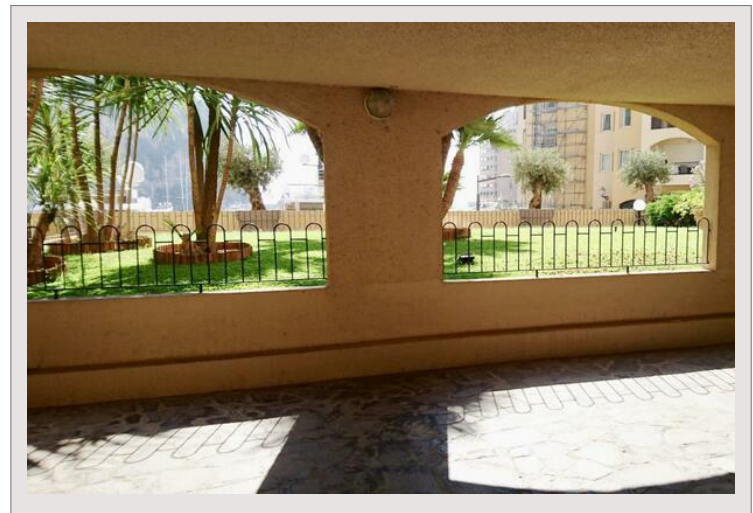

Vast offices with garden view - Fontvieille

For sale Monaco

3 710 000 €

Product type	Office	Num rooms	2
Total area	100 m ²	Building	Raphael
		District	Fontvieille

Located in the Raphael building, in the residential and lively Fontvieille district, nice offices in perfect shape, benefiting from a garden view, conveying a peaceful work atmosphere. It presents parquet flooring, a big bay window.

Parcel reception service, security service with regular rounds and general services included (air conditioning, heating, etc.).

Vast offices with garden view - Fontvieille