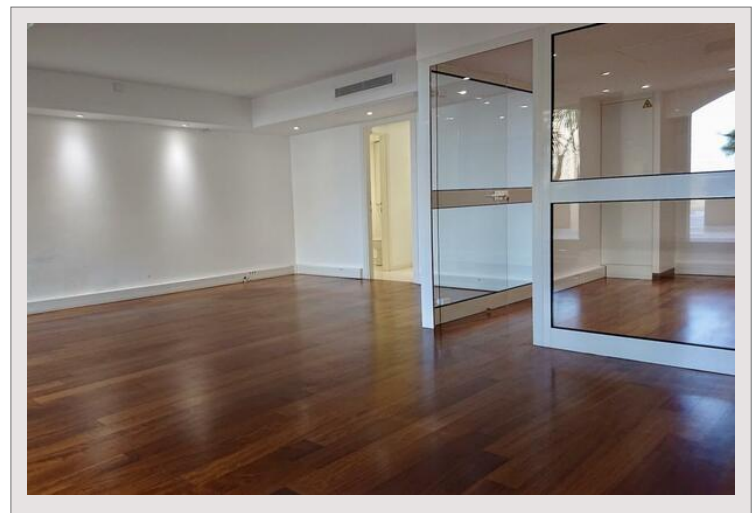

Vast offices with garden view - Fontvieille

For sale Monaco

3 710 000 €

Product type	Office	Num rooms	2
Total area	100 m ²	Building	Raphael
		District	Fontvieille

Located in the Raphael building, in the residential and lively Fontvieille district, nice offices in perfect shape, benefiting from a garden view, conveying a peaceful work atmosphere. It presents parquet flooring, a big bay window.

Parcel reception service, security service with regular rounds and general services included (air conditioning, heating, etc.).

Vast offices with garden view - Fontvieille