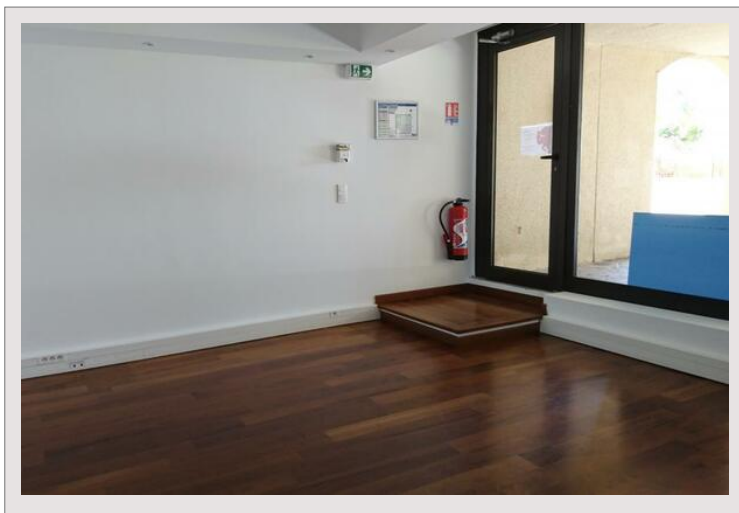

Vast offices with garden view - Fontvieille

For sale Monaco

3 710 000 €

Product type	Office	Num rooms	2
Total area	100 m ²	Building	Raphael
		District	Fontvieille

Located in the Raphael building, in the residential and lively Fontvieille district, nice offices in perfect shape, benefiting from a garden view, conveying a peaceful work atmosphere. It presents parquet flooring, a big bay window.

Parcel reception service, security service with regular rounds and general services included (air conditioning, heating, etc.).

Vast offices with garden view - Fontvieille