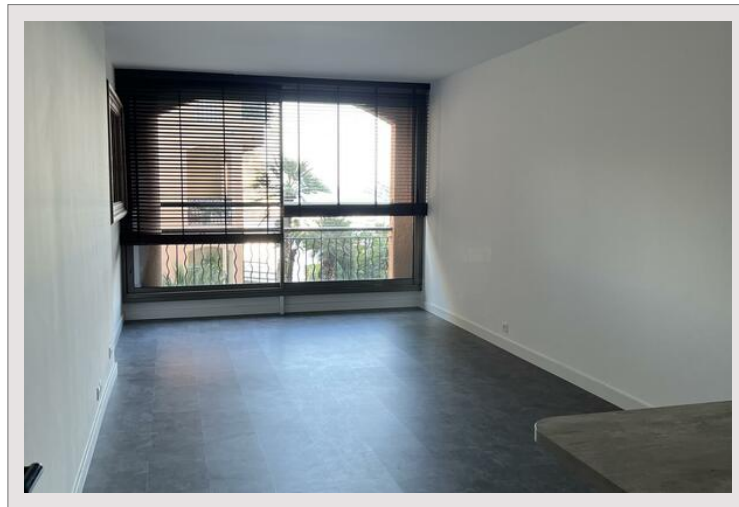

Lovely studio apartment with view of the port

Rental Monaco

3 500 € / month

Located in Fontvieille district, this studio of 40 sqm offers a port view.

Product type	Apartment	Num rooms	1
Living area	43 m ²	Num parking	1
Exposure	East	Num cellars	1
Floor	2	Building	Giotto
Release date	Disponible	District	Fontvieille

Condominium located on the marina of Fontvieille near the shops, gardens and city links. The studio is large, functional and well laid-out. It comprises of an entrance, a bathroom and a large living space with an open-plan kitchen. Cellar and a parking space are included.

Lovely studio apartment with view of the port