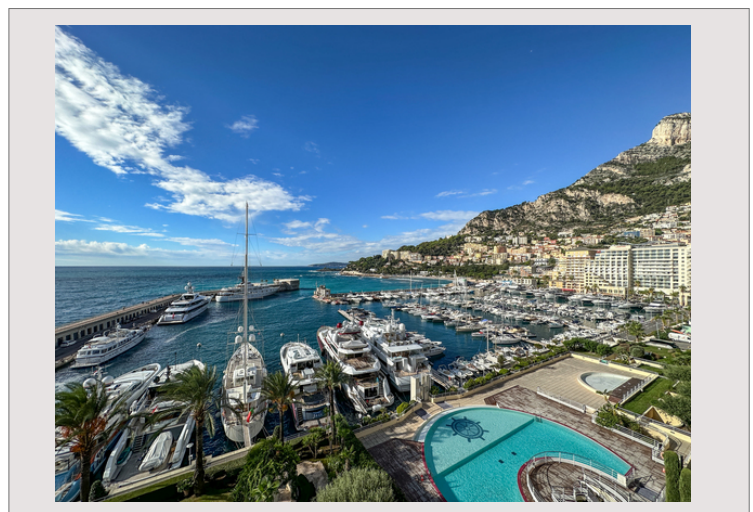

Palazzo Leonardo - Entire Floor