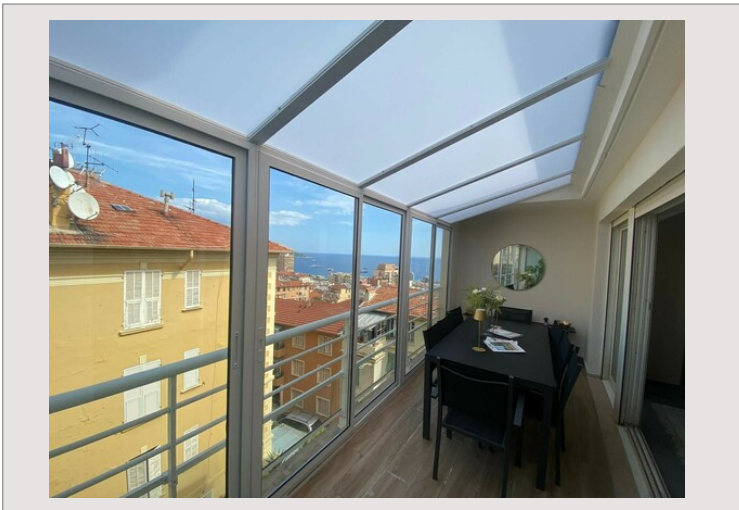

Beausoleil - Vue panoramique