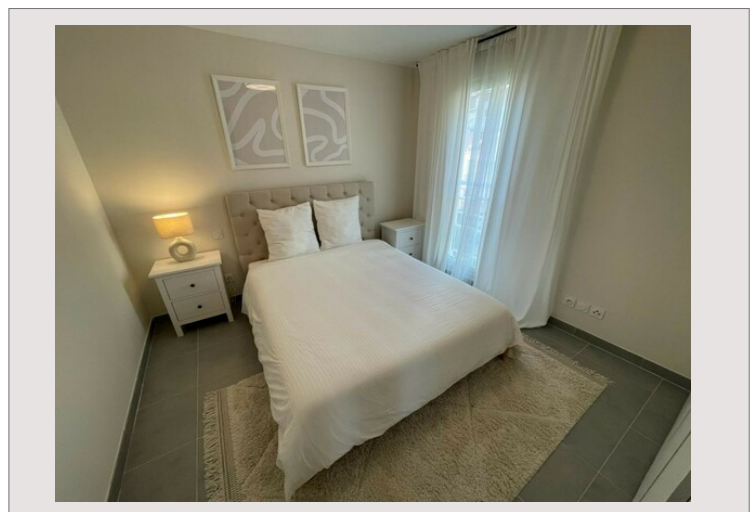

Beausoleil - Vue panoramique