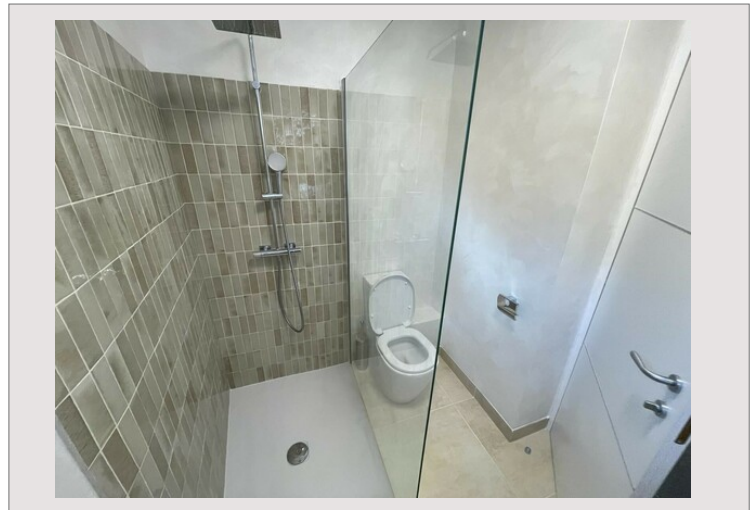

Beausoleil - Vue panoramique