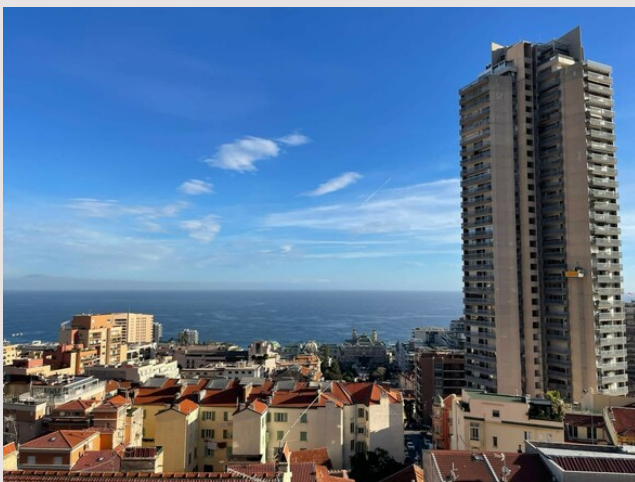

Beausoleil - Vue panoramique

For sale France

1 695 000 €

This flat, in excellent condition, has recently been renovated and is ideally located on the heights of Beausoleil, just 3 minutes from the Principality of Monaco, with beautiful views of the sea, Monaco and the surrounding hills. It comprises an entrance hall, a beautiful living/dining room, an office area, a fully equipped kitchen, two bedrooms and two shower rooms, as well as a laundry space and plenty of storage space. A staircase leads to the roof terrace, which is fully fitted and comprises a summer kitchen, a lounge and a dining area for those lovely summer evenings.
 Sold with a cellar and parking space.

This flat, in excellent condition, has recently been renovated and is ideally located on the heights of Beausoleil, just 3 minutes from the Principality of Monaco, with beautiful views of the sea, Monaco and the surrounding hills. It comprises an entrance hall, a beautiful living/dining room, an office area, a fully equipped kitchen, two bedrooms and two shower rooms, as well as a laundry space and plenty of storage space. A staircase leads to the roof terrace, which is fully fitted and comprises a summer kitchen, a lounge and a dining area for those lovely summer evenings.
 Sold with a cellar and parking space.