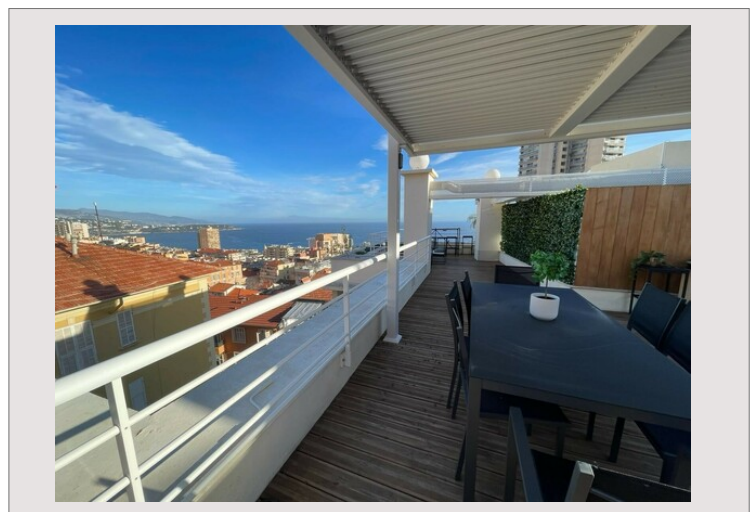

Beausoleil - Vue panoramique