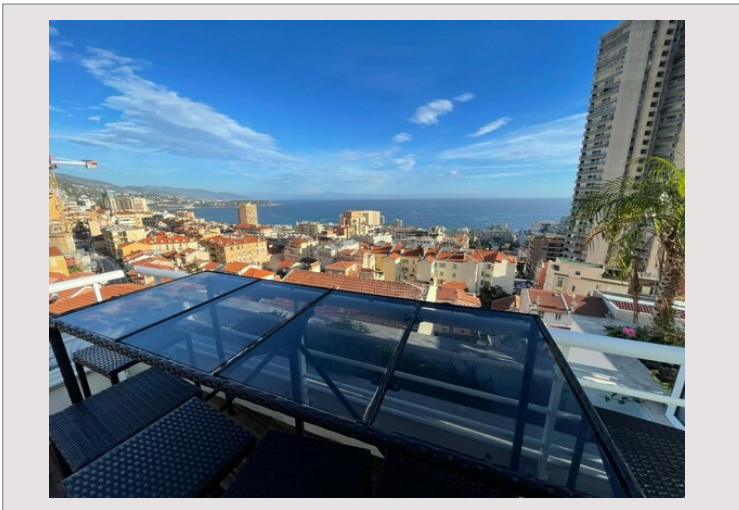

Beausoleil - Vue panoramique

logement très performant