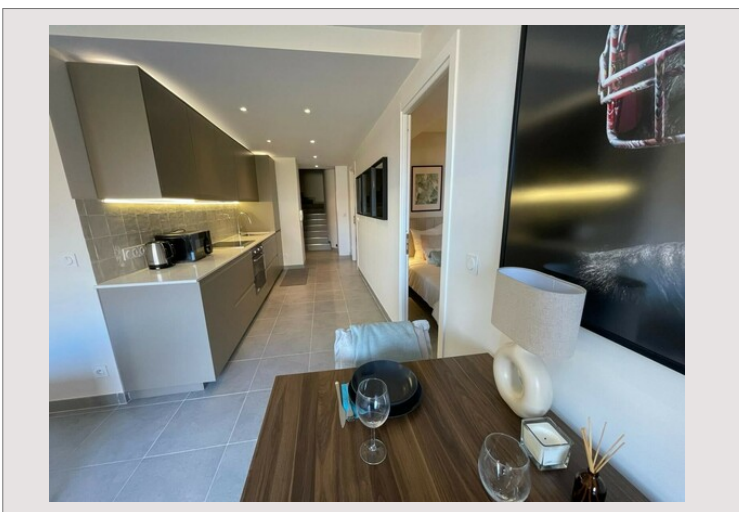

Beausoleil - Vue panoramique