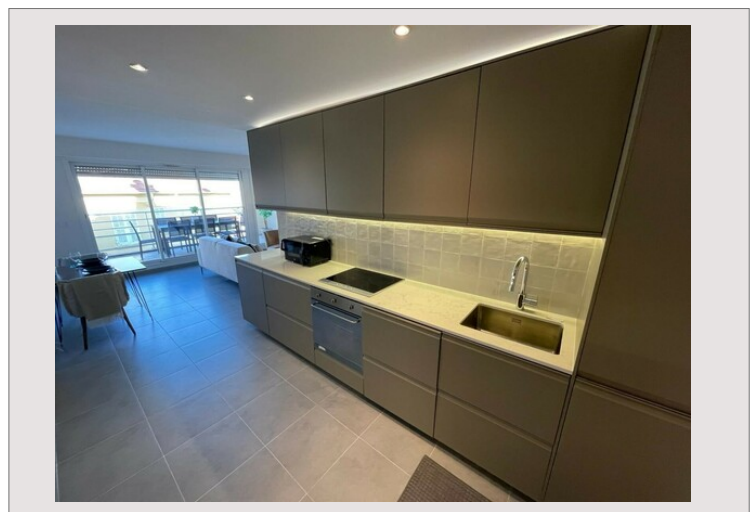

Beausoleil - Vue panoramique