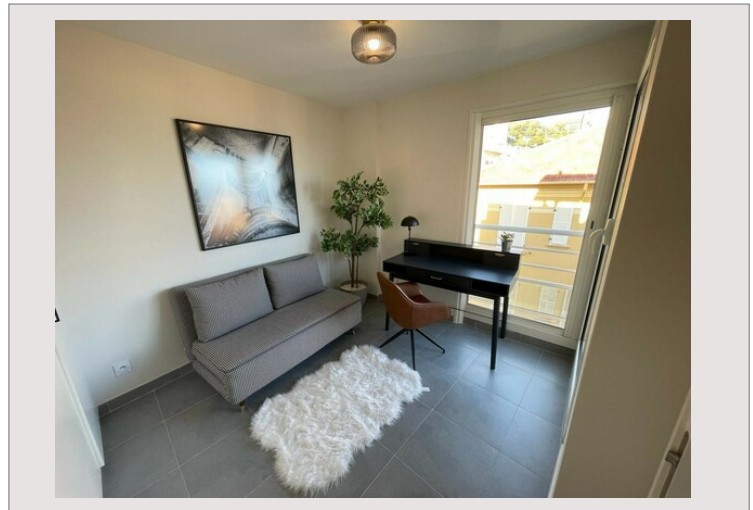

Beausoleil - Vue panoramique