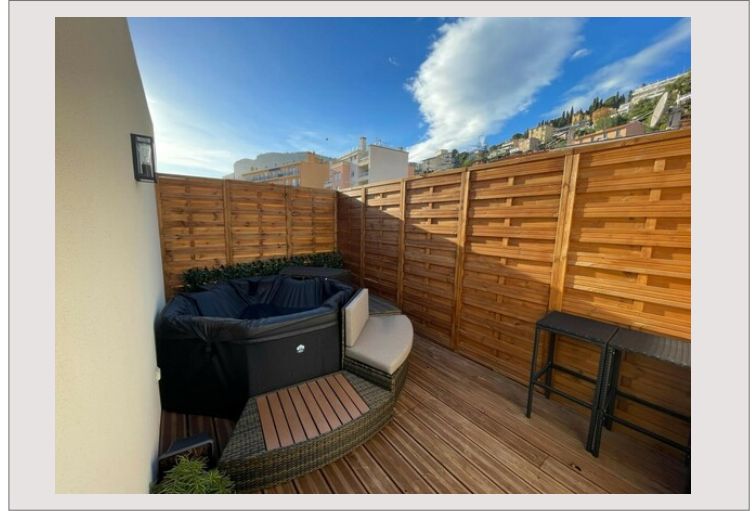

Beausoleil - Vue panoramique

logement très performant