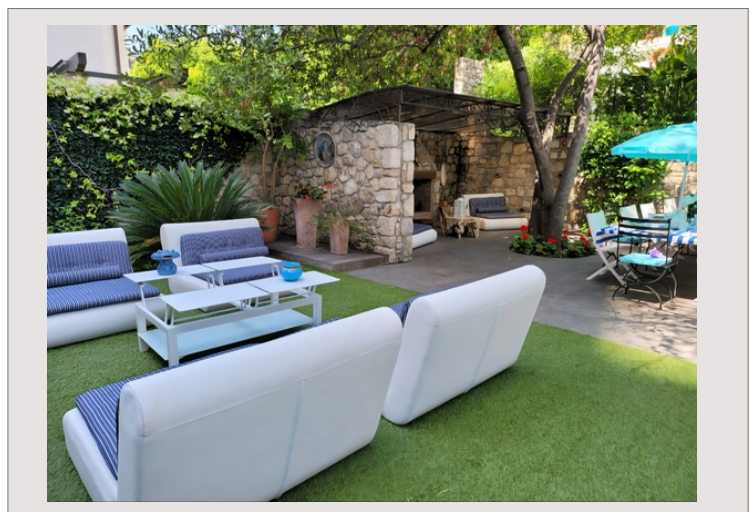

Prestigious address: unique villa with swimming pool and green spaces in Monaco