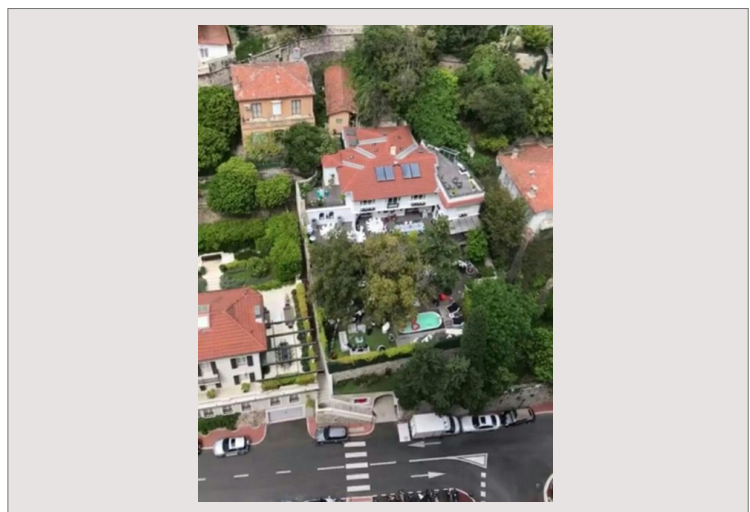

In the east of Monaco, in the district of La Rousse, this detached villa renovated with high-end materials is located only a few minutes from the beaches of Larvotto. It offers a quiet and residential setting, preserved from traffic and prying eyes.

The property benefits from a 700 m² garden and an outdoor swimming pool, a rare asset in the Principality. Its south-east exposure guarantees a beautiful light, while the vegetation preserves the privacy of the place.

Prestigious address: unique villa with swimming pool and green spaces in Monaco

Prestigious address: unique villa with swimming pool and green spaces in Monaco

Prestigious address: unique villa with swimming pool and green spaces in Monaco

Prestigious address: unique villa with swimming pool and green spaces in Monaco