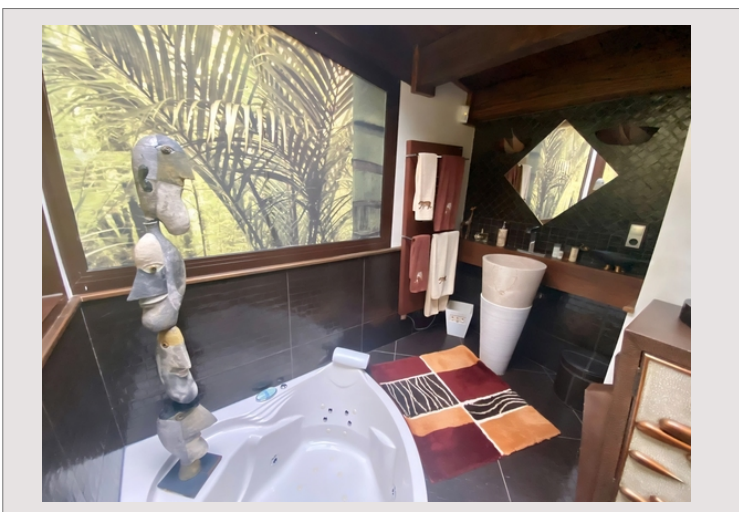

Prestigious address: unique villa with swimming pool and green spaces in Monaco