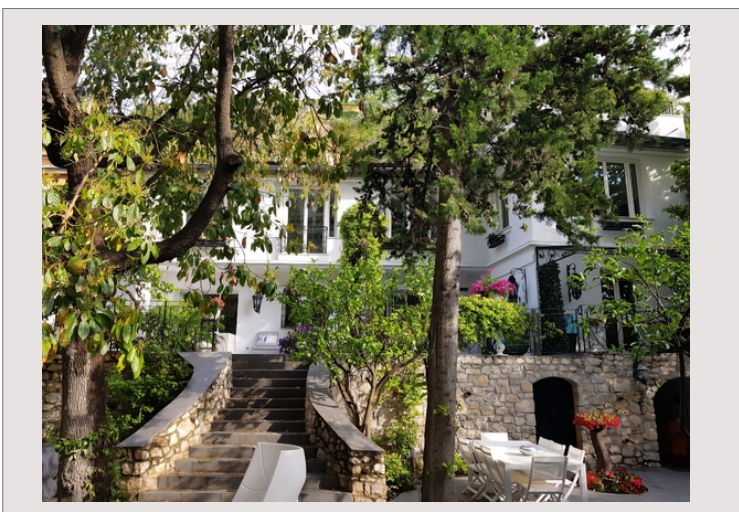

Prestigious address: unique villa with swimming pool and green spaces in
Monaco
For sale Monaco 23 000 000 €

Elegantly renovated and located in a privileged environment, this villa with private garden combines luxury, privacy and rarity, an exceptional property within the Principality of Monaco.

In the east of Monaco, in the district of La Rousse, this detached villa renovated with high-end materials is located only a few minutes from the beaches of Larvotto. It offers a quiet and residential setting, preserved from traffic and prying eyes.

The property benefits from a 700 m² garden and an outdoor swimming pool, a rare asset in the Principality. Its south-east exposure guarantees a beautiful light, while the vegetation preserves the privacy of the place.

Prestigious address: unique villa with swimming pool and green spaces in Monaco