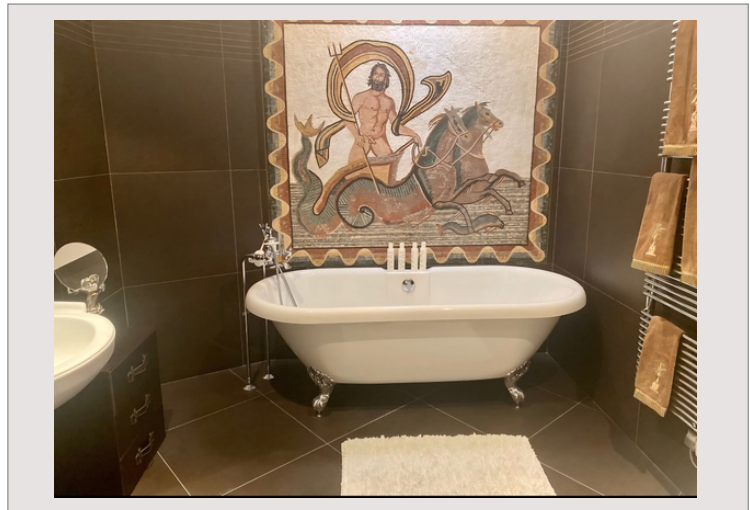

Prestigious address: unique villa with swimming pool and green spaces in Monaco