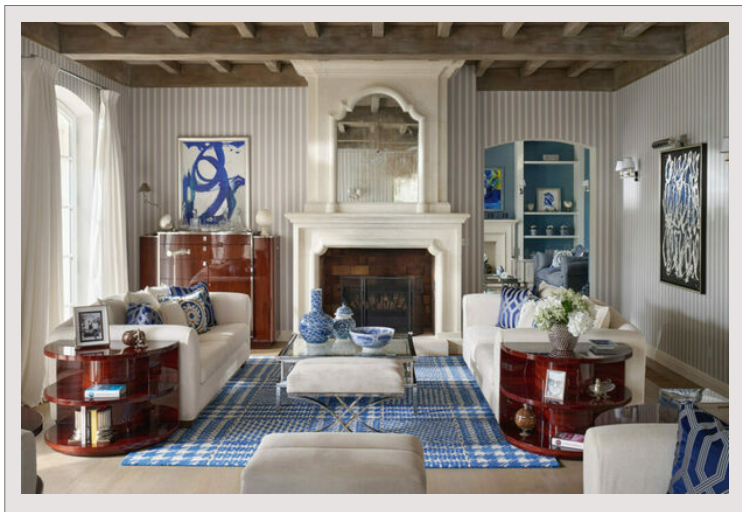

Exceptional Estate with Sea View, Private Cinema and Tennis Court