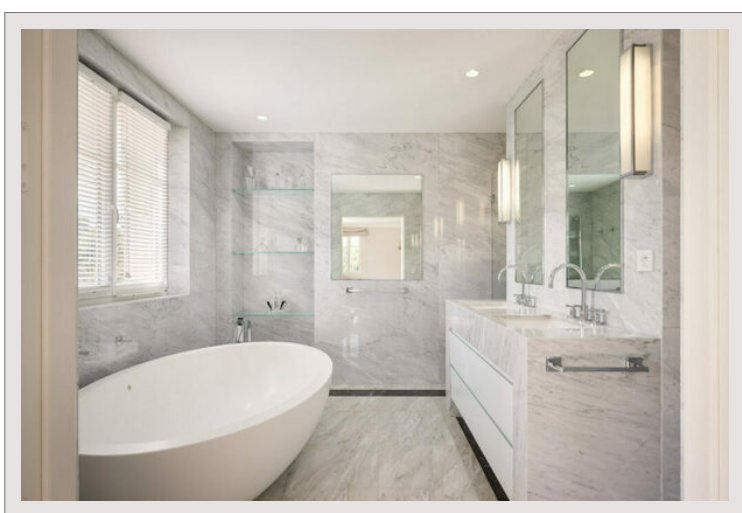

Exceptional Estate with Sea View, Private Cinema and Tennis Court