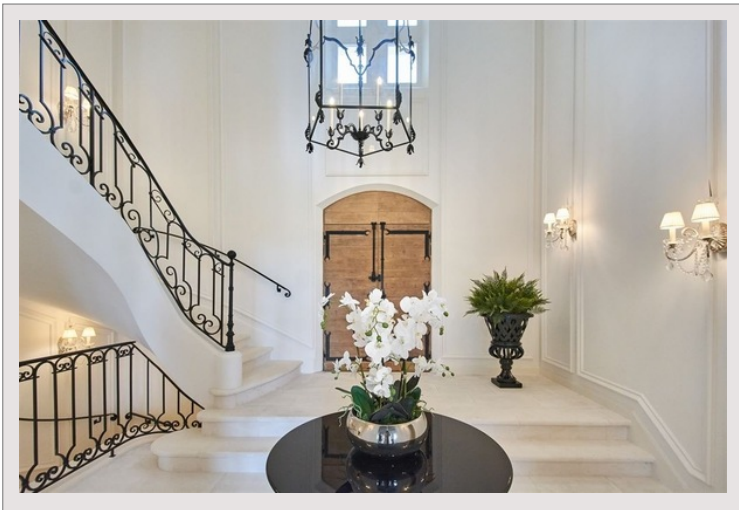

Exceptional Estate with Sea View, Private Cinema and Tennis Court