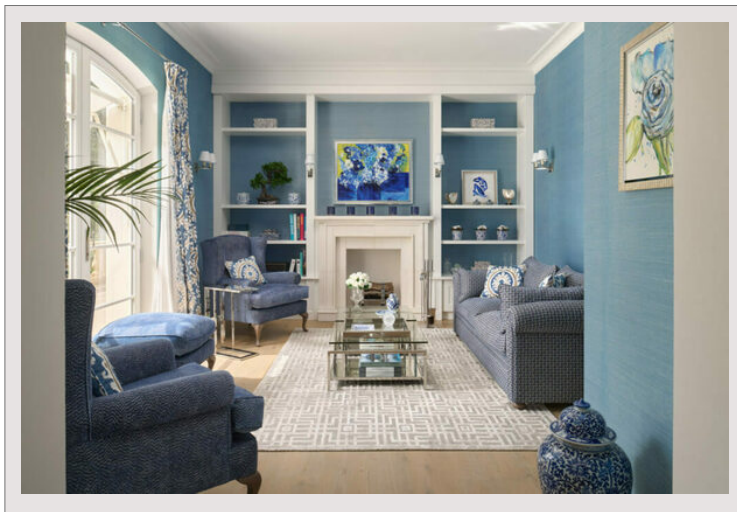

Exceptional Estate with Sea View, Private Cinema and Tennis Court