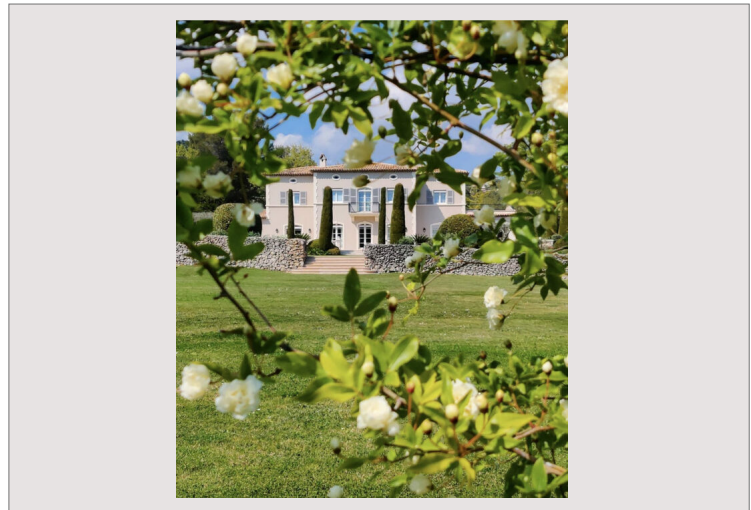

Exceptional Estate with Sea View, Private Cinema and Tennis Court