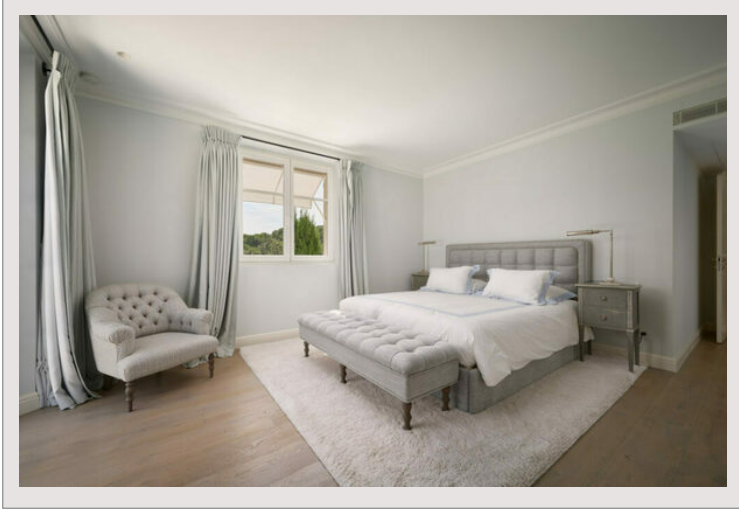

Exceptional Estate with Sea View, Private Cinema and Tennis Court