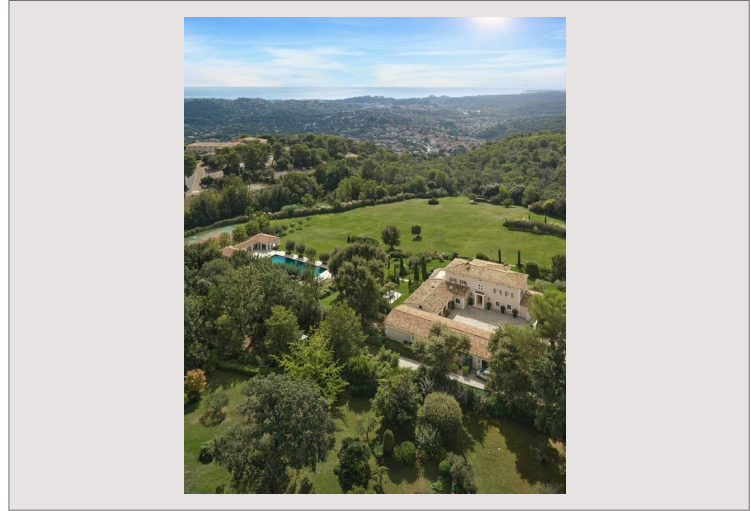

Exceptional Estate with Sea View, Private Cinema and Tennis Court