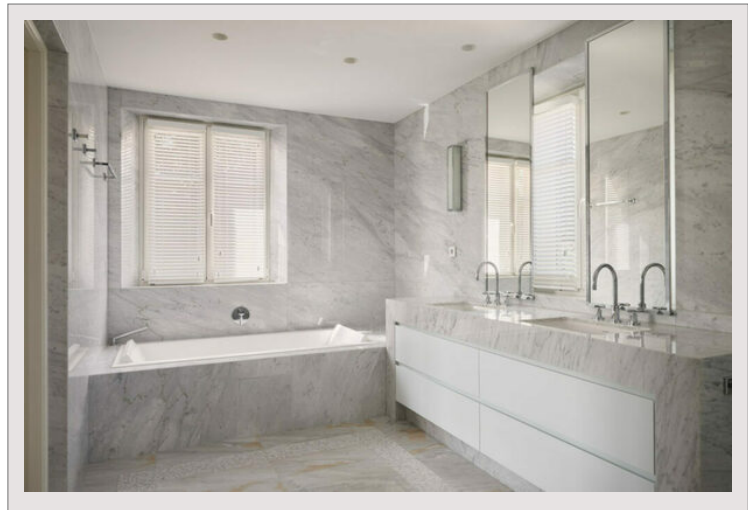

Exceptional Estate with Sea View, Private Cinema and Tennis Court