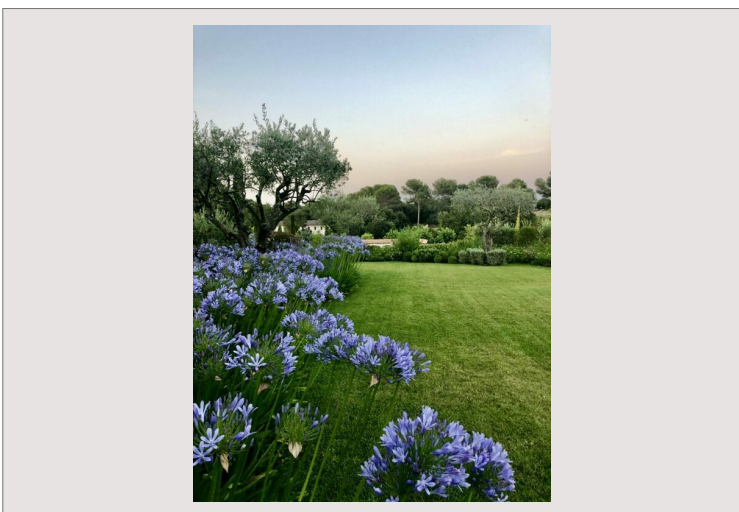

Exceptional Estate with Sea View, Private Cinema and Tennis Court