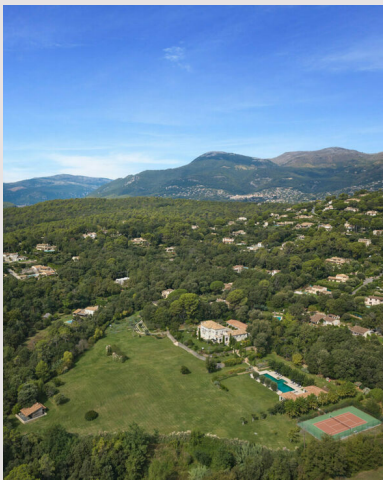

Exceptional Estate with Sea View, Private Cinema and Tennis Court

For sale France

Price on request

Set within 3.8 hectares of beautifully landscaped, flat gardens, this outstanding property offers an exceptional level of luxury in a serene and private setting. Fully refurbished to the highest standards, Domaine des Lys is perfectly suited for private use or high-end events.

Product type	Villa	Num rooms	5+
Total area	1 000 m²	Num bedrooms	+5
View	Sea, Garden and Hills	Num parking	+5
Condition	Luxurious amenities	City	Saint-Paul-de-Vence
		Country	France

The main villa features seven ensuite bedrooms, each elegantly designed with premium finishes and refined details. The living spaces are spacious and bright, opening onto large terraces ideal for outdoor entertaining or quiet relaxation. The fully equipped Gaggenau kitchen, library, fireplace lounge, and multiple family areas provide the perfect blend of sophistication and comfort.

Outdoors, the estate offers a magnificent swimming pool, a hard-surface tennis court, and several lounge areas surrounded by lush gardens. A private cinema room, billiard lounge, wine cellar, and an independent guest studio complete this rare offering. A resident caretaker couple ensures discreet and seamless service throughout the property.

With open sea views from the upper-floor suites and total privacy throughout, Domaine des Lys is a truly unique residence for the most discerning clientele.