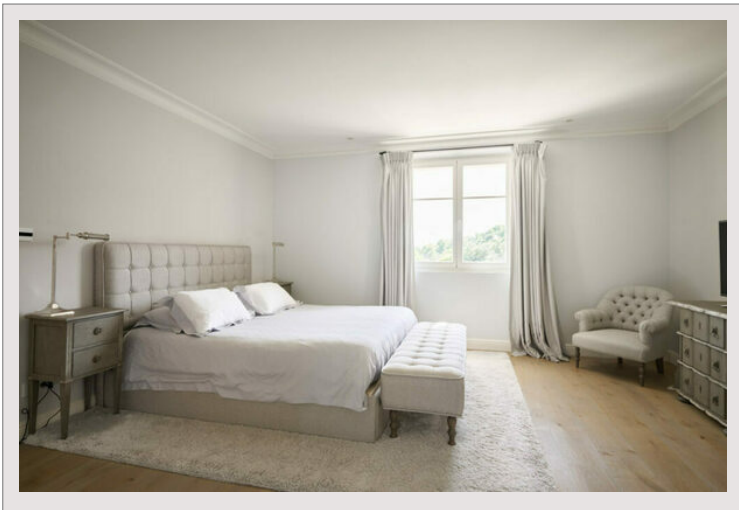

Exceptional Estate with Sea View, Private Cinema and Tennis Court