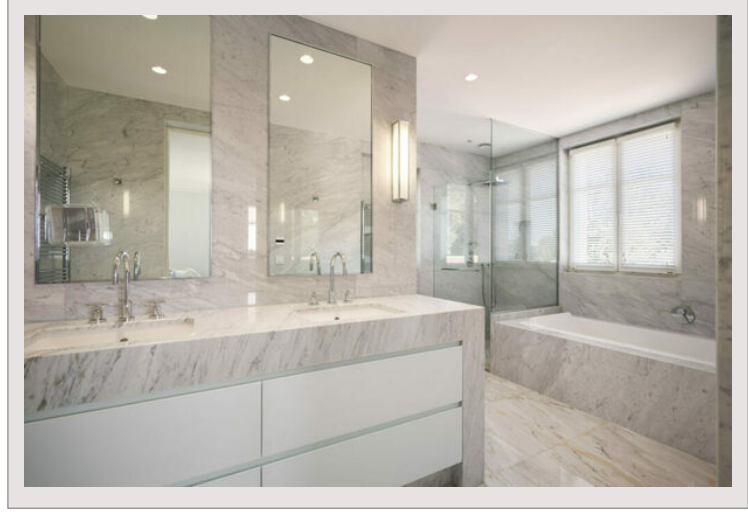

Exceptional Estate with Sea View, Private Cinema and Tennis Court