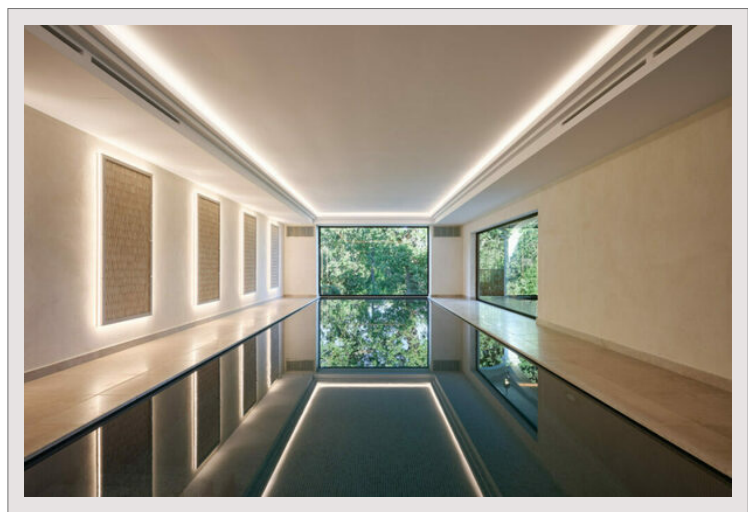

Exceptional Estate with Sea View, Private Cinema and Tennis Court