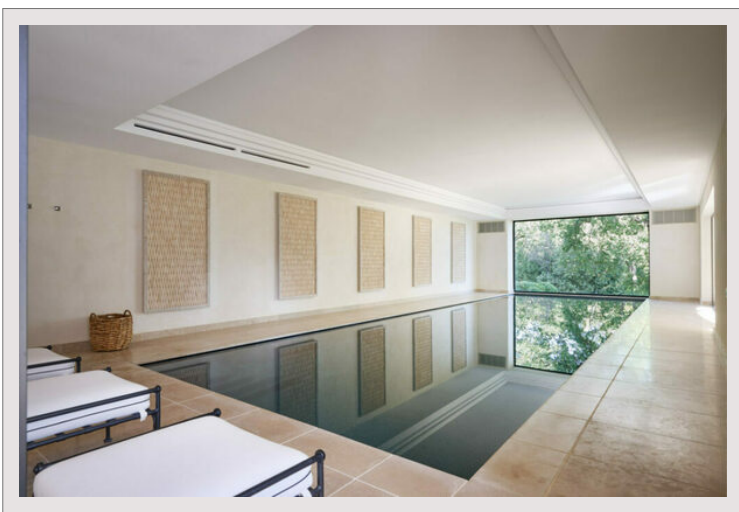

Exceptional Estate with Sea View, Private Cinema and Tennis Court