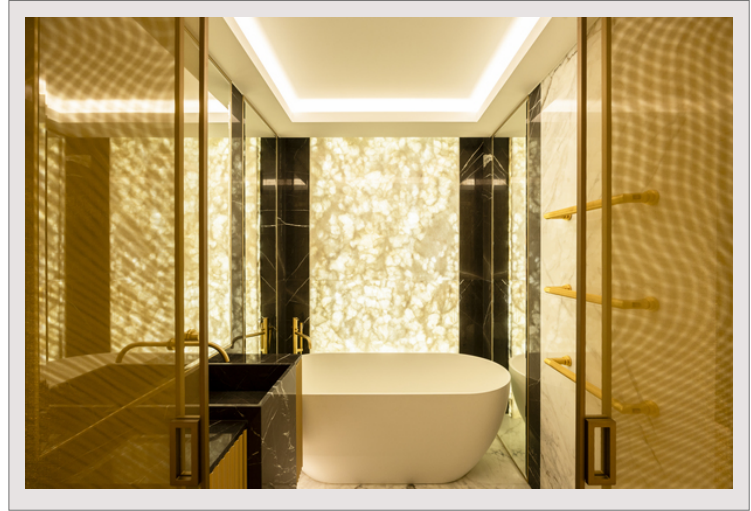

FONTVIEILLE - LARGE APARTMENT OVERLOOKING THE PORT - GIORGIONE