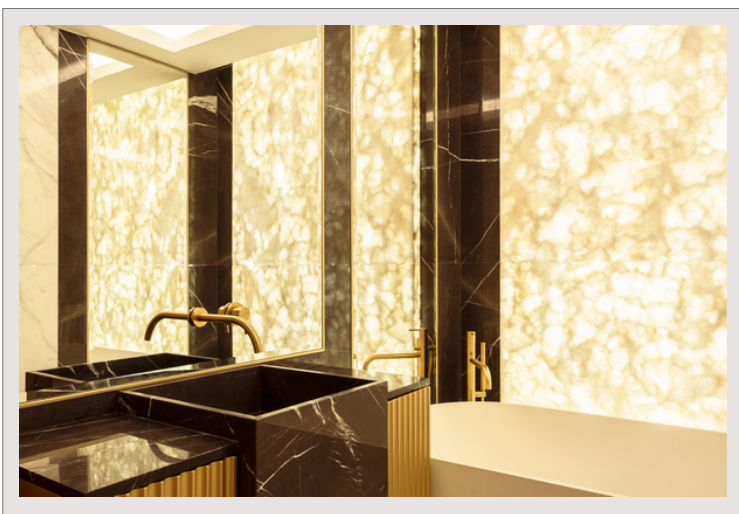

FONTVIEILLE - LARGE APARTMENT OVERLOOKING THE PORT - GIORGIONE