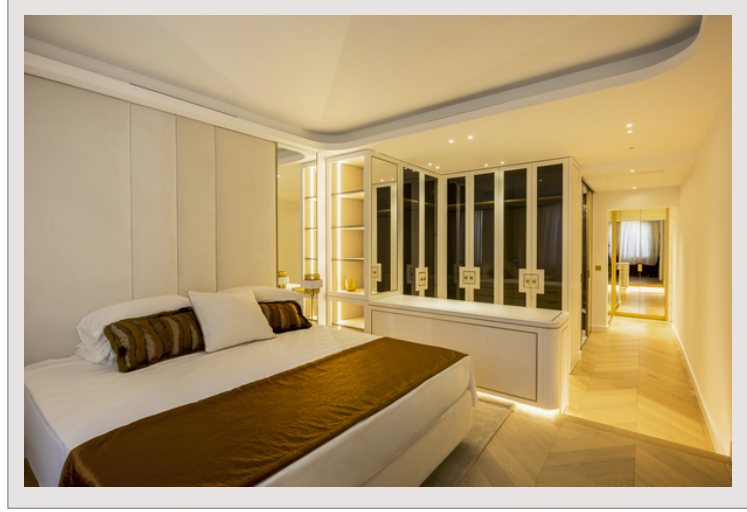

FONTVIEILLE - LARGE APARTMENT OVERLOOKING THE PORT - GIORGIONE