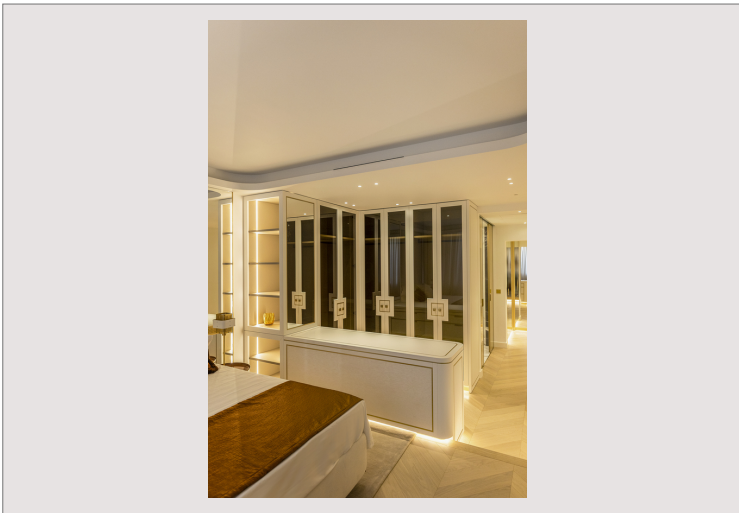

FONTVIEILLE - LARGE APARTMENT OVERLOOKING THE PORT - GIORGIONE