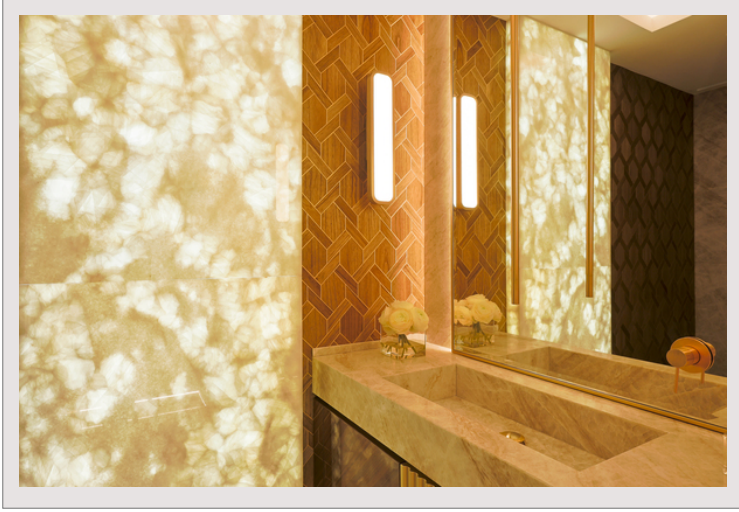

FONTVIEILLE - LARGE APARTMENT OVERLOOKING THE PORT - GIORGIONE