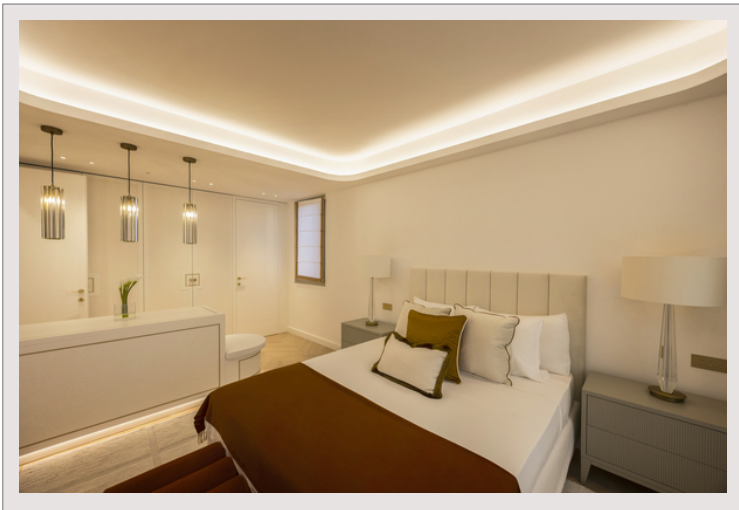

FONTVIEILLE - LARGE APARTMENT OVERLOOKING THE PORT - GIORGIONE