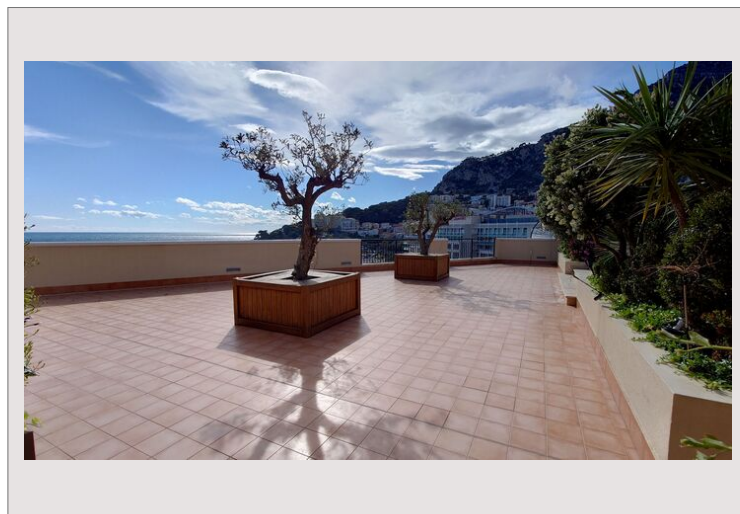

Large apartment with a private pool