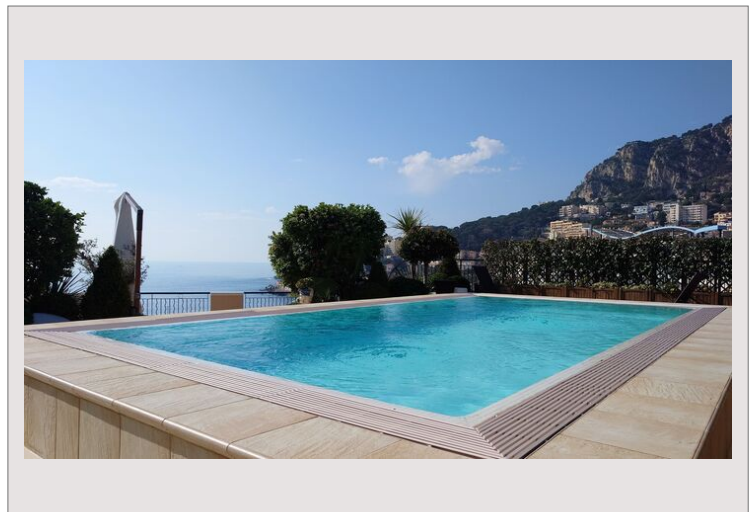

Large apartment with a private pool