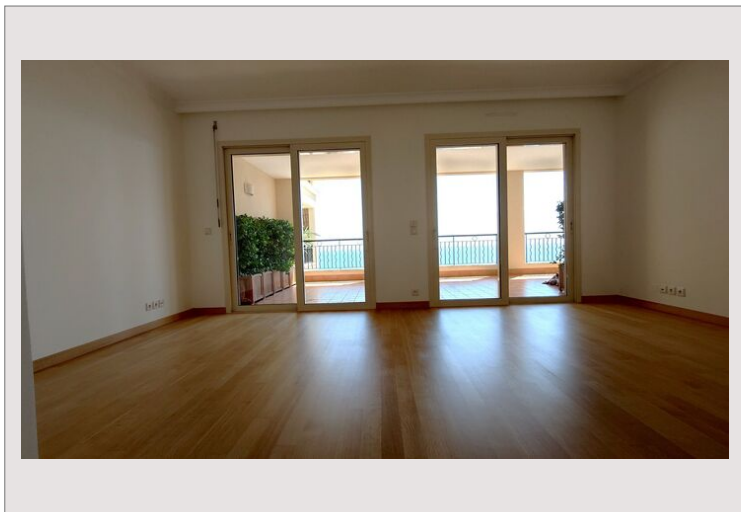

Large apartment with a private pool