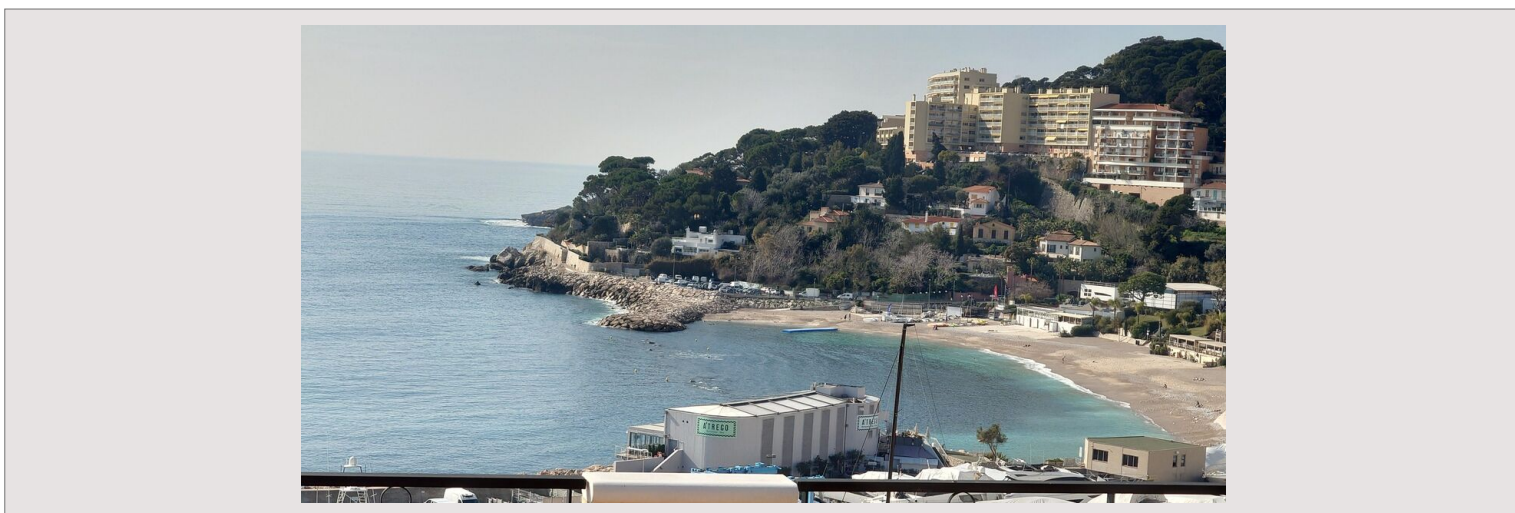

Large apartment with a private pool