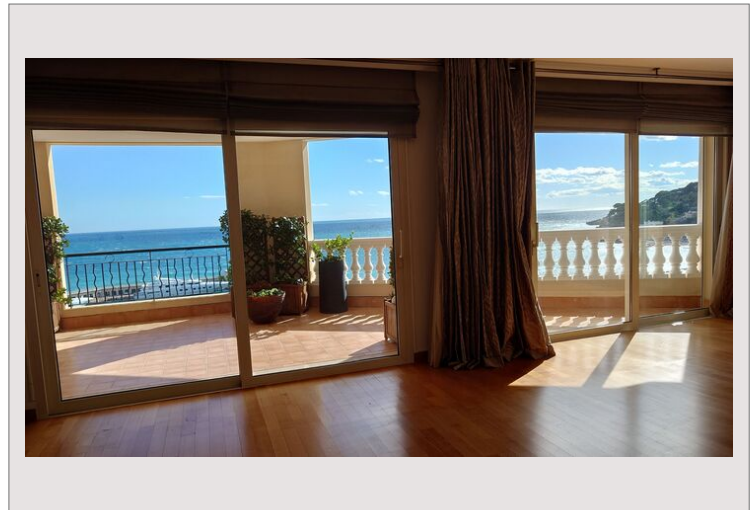

Large apartment with a private pool