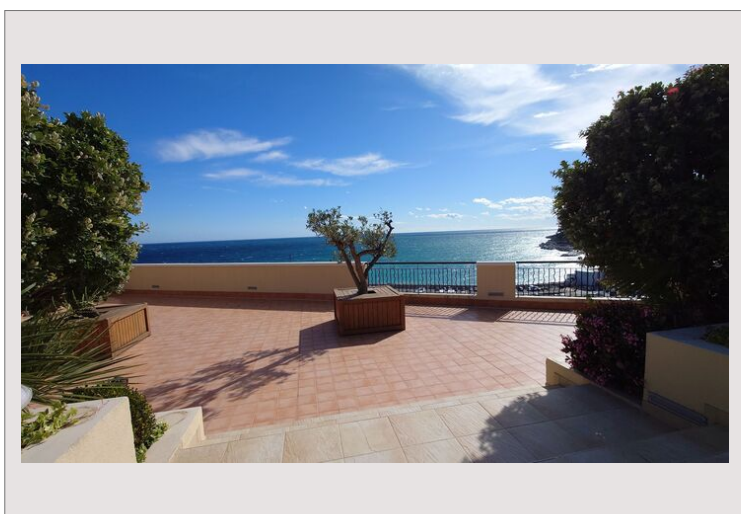

Large apartment with a private pool