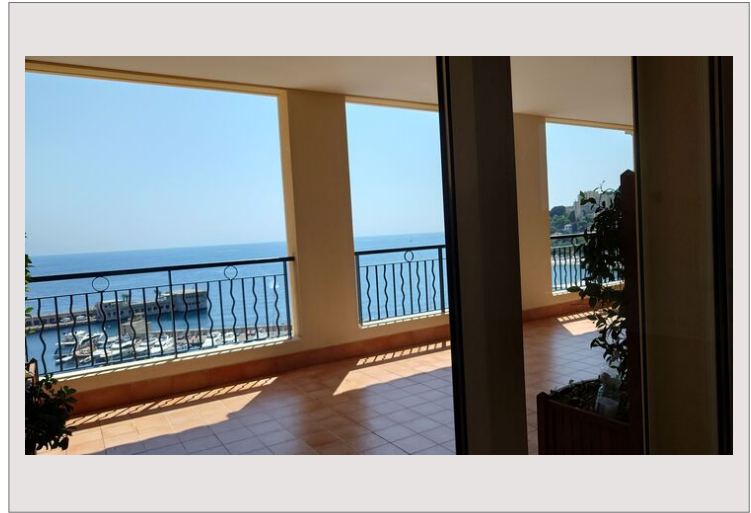

Exceptional property, rare on the market, located in a very high standing residence in Fontvieille, offering concierge service and fitness area.

This sumptuous apartment seduces with its generous volumes and its breathtaking view of the port of Cap-d'Ail.

The entrance opens onto an elegant hall leading to a large living room bathed in light, extended by a loggia and a large terrace with a private swimming pool, a real relaxation area.

The independent kitchen, fully equipped, is accompanied by a functional laundry room.

Large apartment with a private pool

Large apartment with a private pool

Large apartment with a private pool

Large apartment with a private pool

Large apartment with a private pool

Large apartment with a private pool