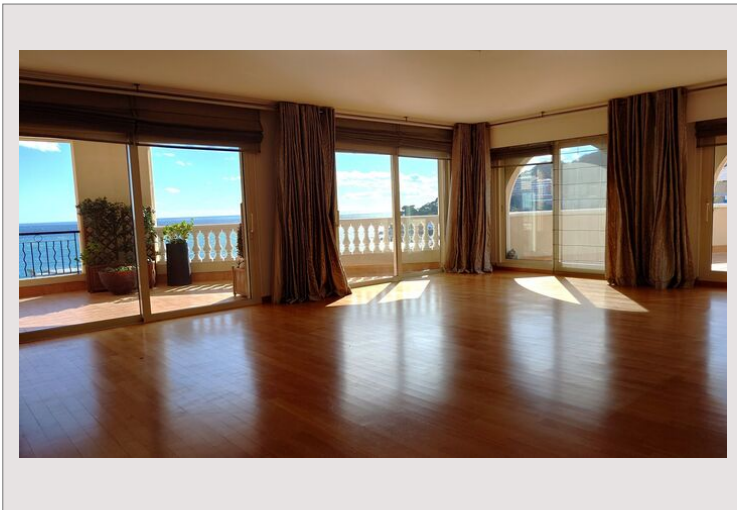

Large apartment with a private pool