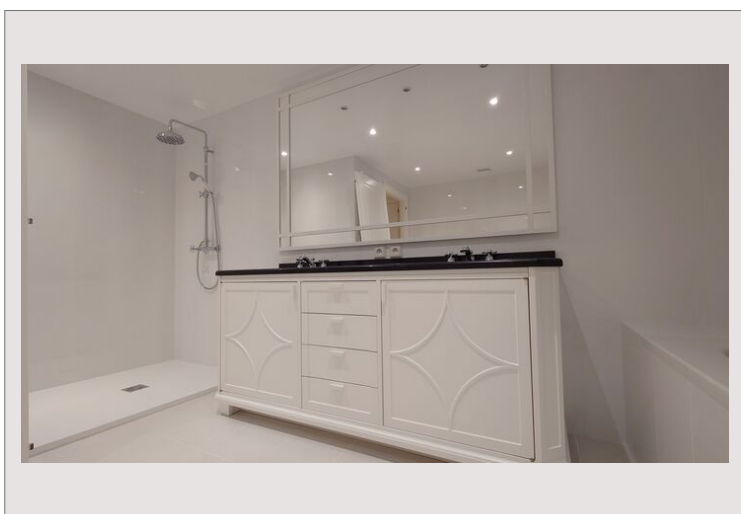

Large apartment with a private pool