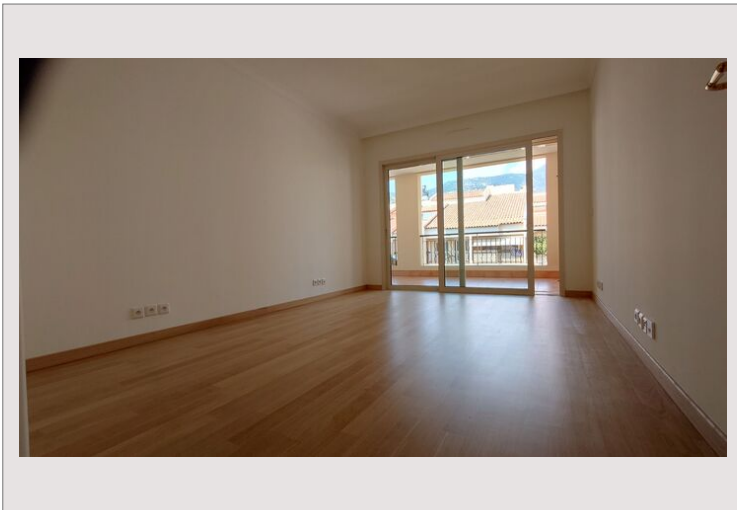

Large apartment with a private pool