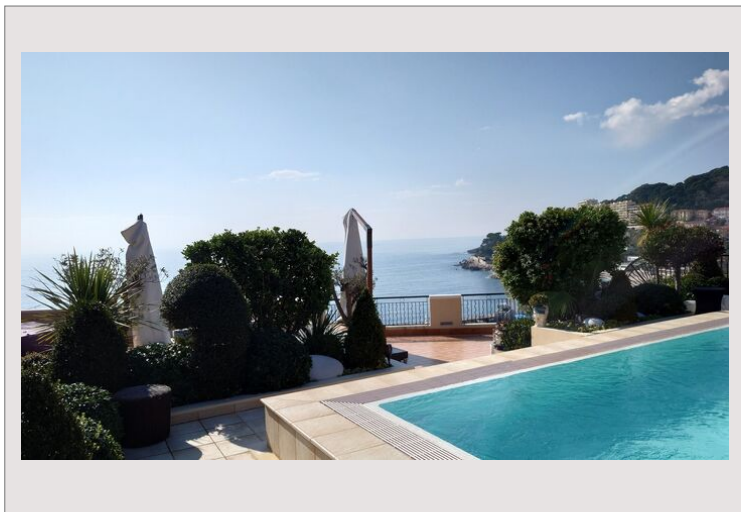

Large apartment with a private pool