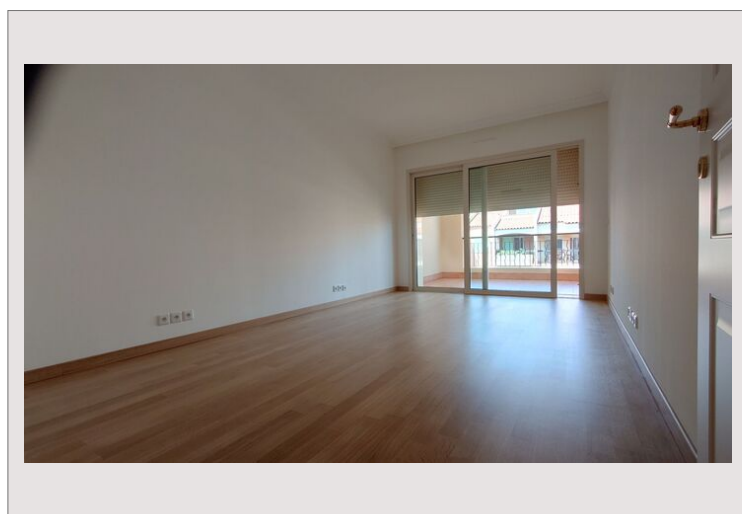

Large apartment with a private pool