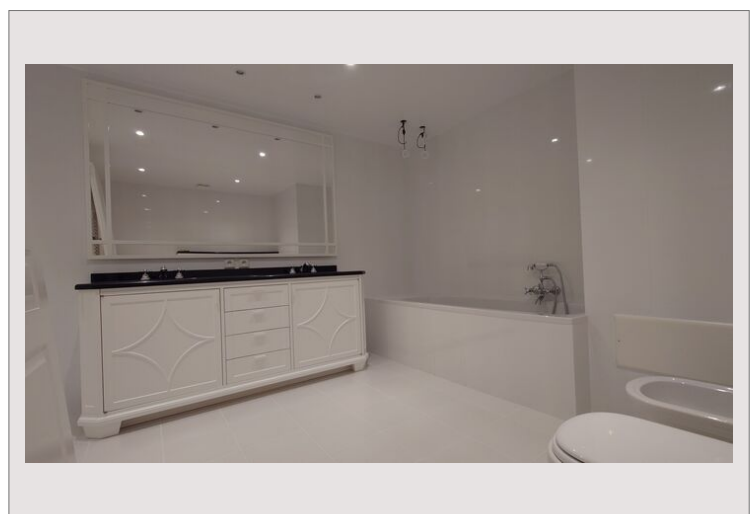

Large apartment with a private pool