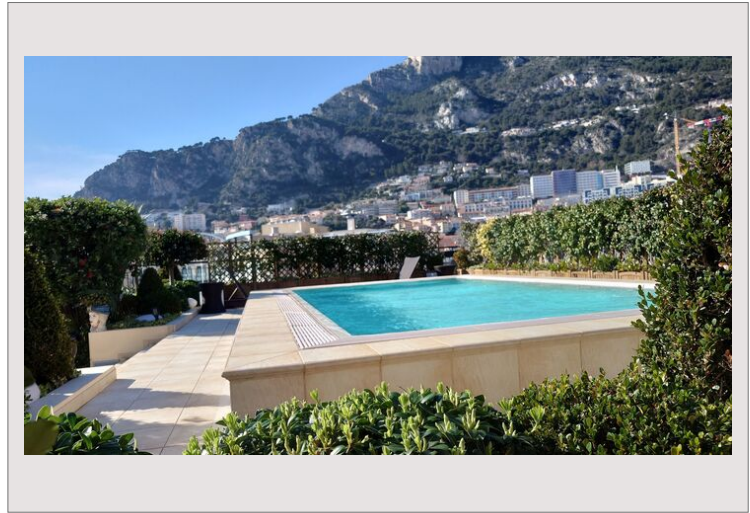

Large apartment with a private pool