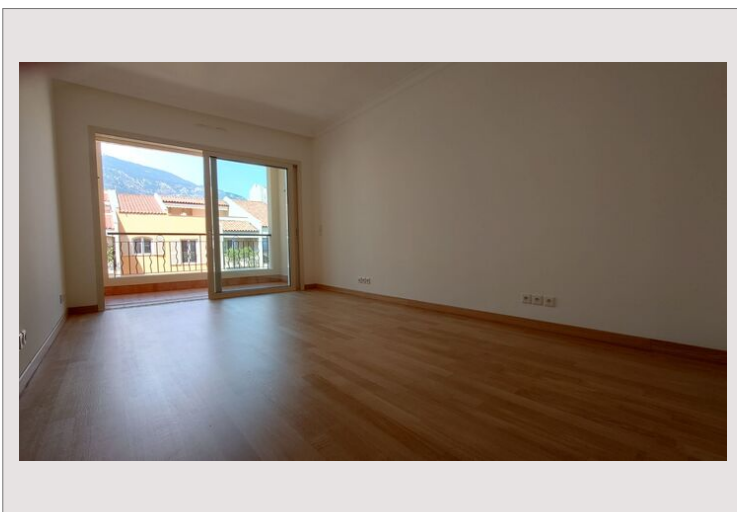

Large apartment with a private pool