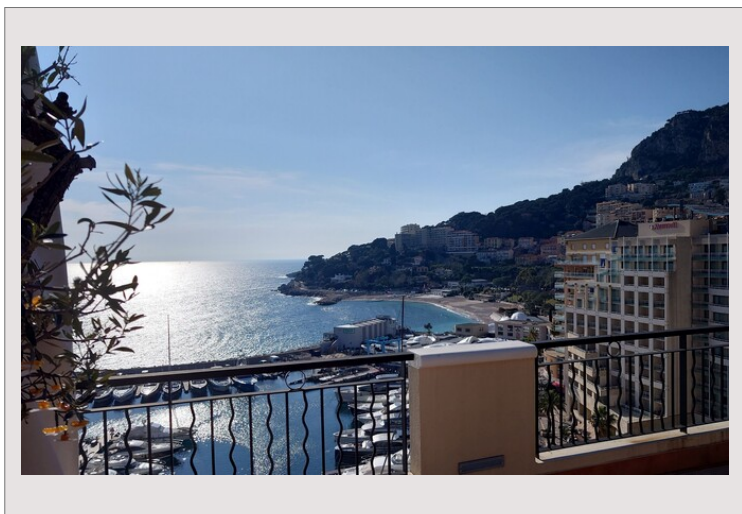

Large apartment with a private pool