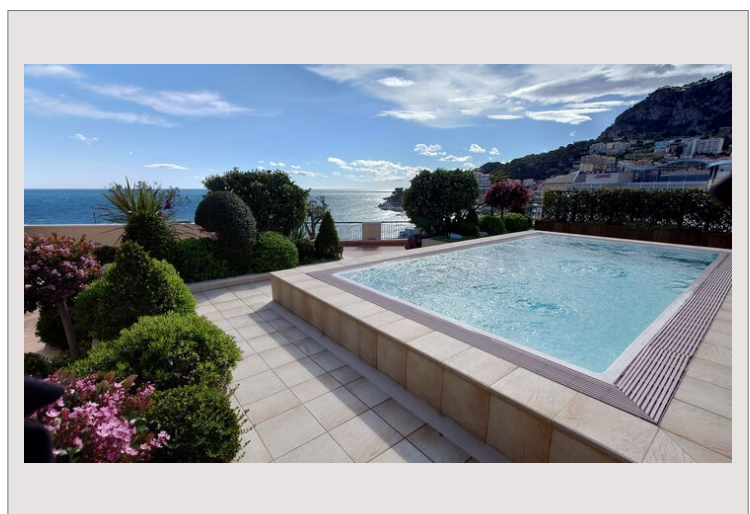

Exceptional property, rare on the market, located in a very high standing residence in Fontvieille, offering concierge service and fitness area.

This sumptuous apartment seduces with its generous volumes and its breathtaking view of the port of Cap-d'Ail.

The entrance opens onto an elegant hall leading to a large living room bathed in light, extended by a loggia and a large terrace with a private swimming pool, a real relaxation area.

The independent kitchen, fully equipped, is accompanied by a functional laundry room.

Large apartment with a private pool

Large apartment with a private pool

Large apartment with a private pool

Large apartment with a private pool

Large apartment with a private pool

Large apartment with a private pool

Large apartment with a private pool