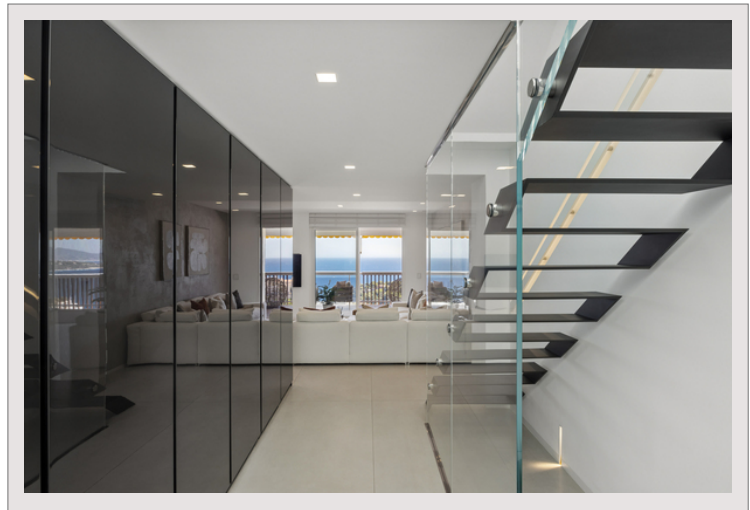

The Skyline Penthouse: Soaring Above Monaco and the Mediterranean