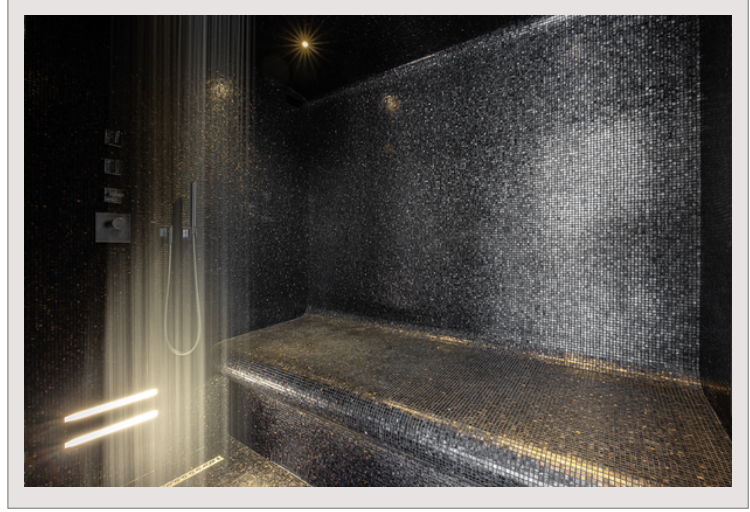

The Skyline Penthouse: Soaring Above Monaco and the Mediterranean