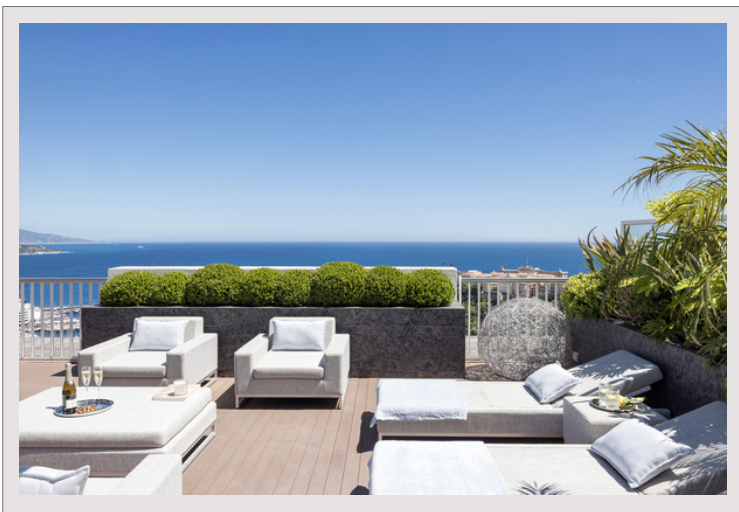

The Skyline Penthouse: Soaring Above Monaco and the Mediterranean