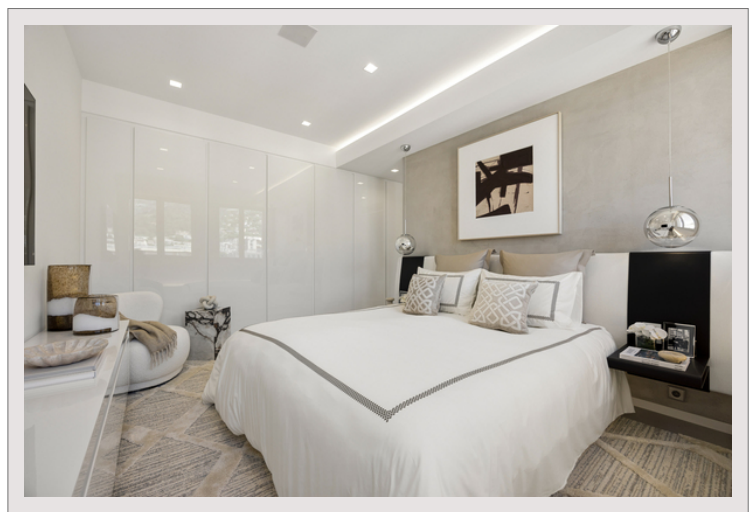

The Skyline Penthouse: Soaring Above Monaco and the Mediterranean