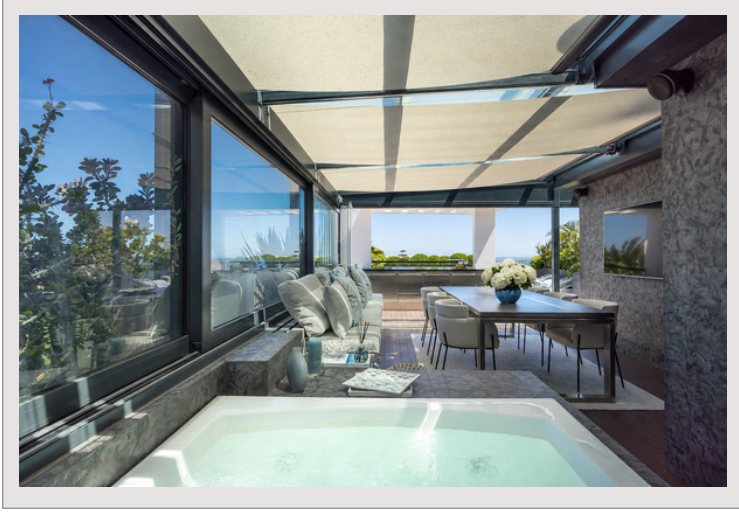

The Skyline Penthouse: Soaring Above Monaco and the Mediterranean