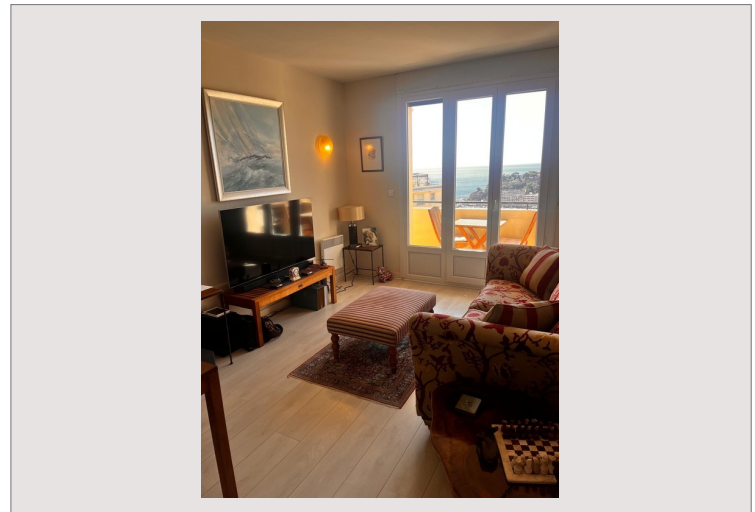

REAL 2 ROOM APARTMENT WITH SEPARATE EQUIPPED KITCHEN, PLENTY OF STORAGE SPACE IN THE HALLWAY, TERRACE WITH NICE UNOBSTRUCTED VIEW OF THE PORT OF MONACO