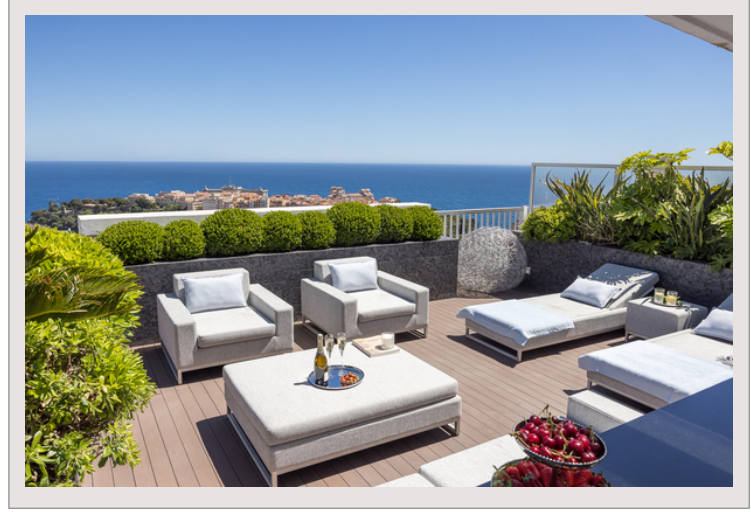

The Skyline Penthouse: Soaring Above Monaco and the Mediterranean