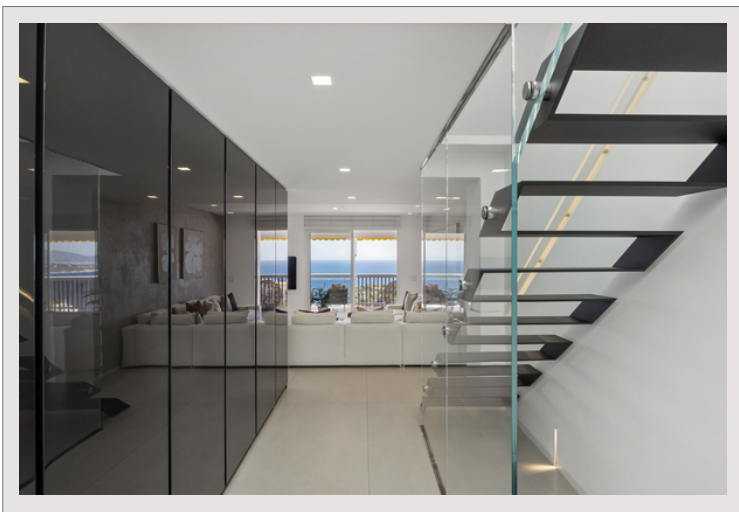

The Skyline Penthouse: Soaring Above Monaco and the Mediterranean