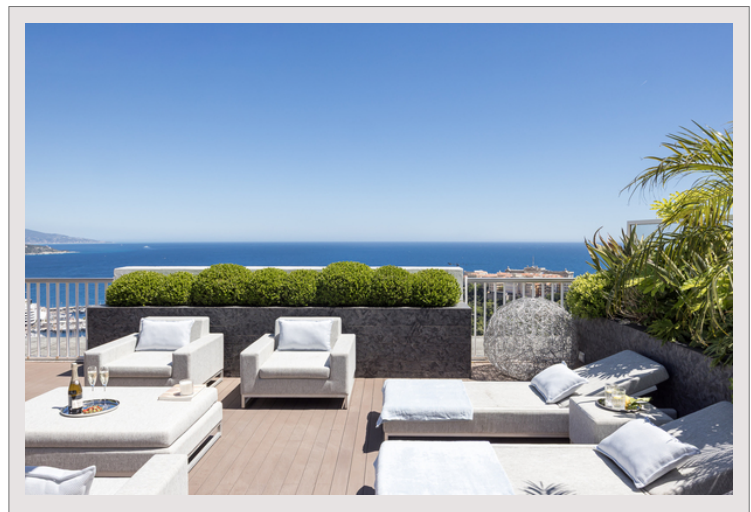

The Skyline Penthouse: Soaring Above Monaco and the Mediterranean