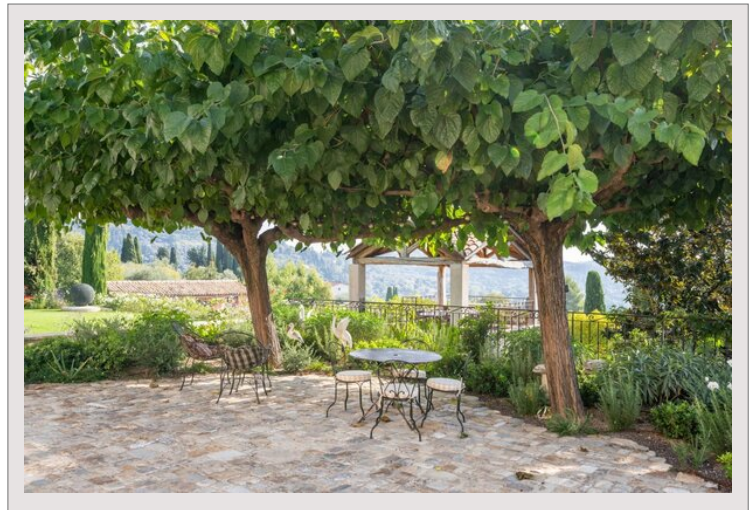

Stunning bastide with glorious views