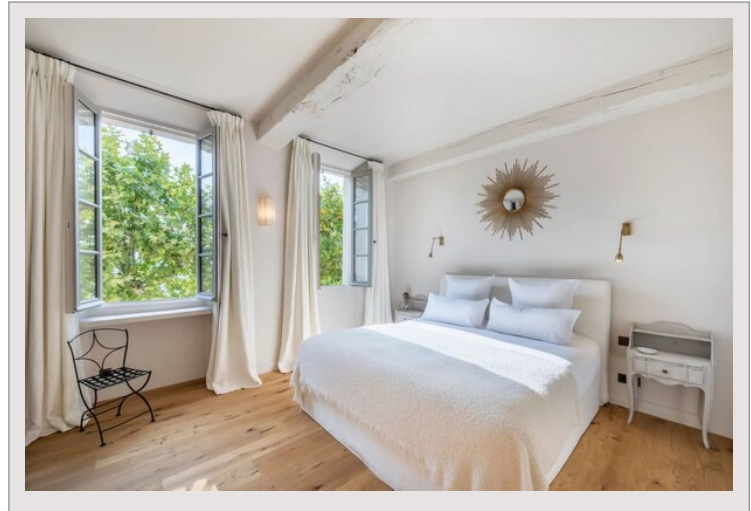

Stunning bastide with glorious views