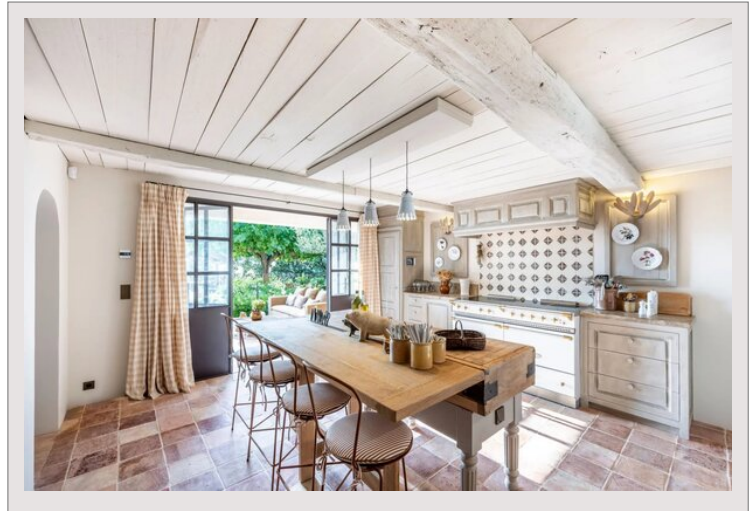

Stunning bastide with glorious views