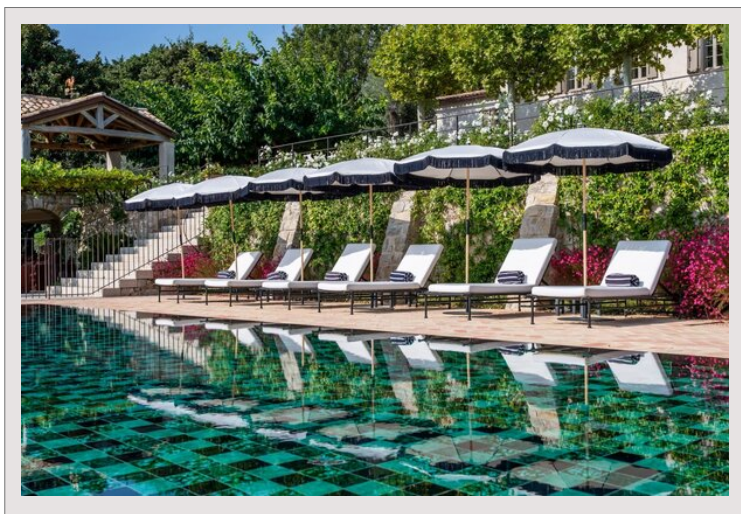

Stunning bastide with glorious views