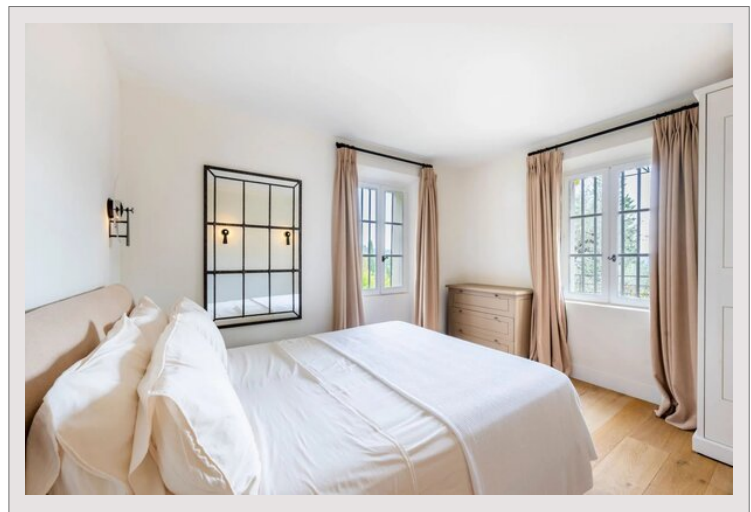

Stunning bastide with glorious views