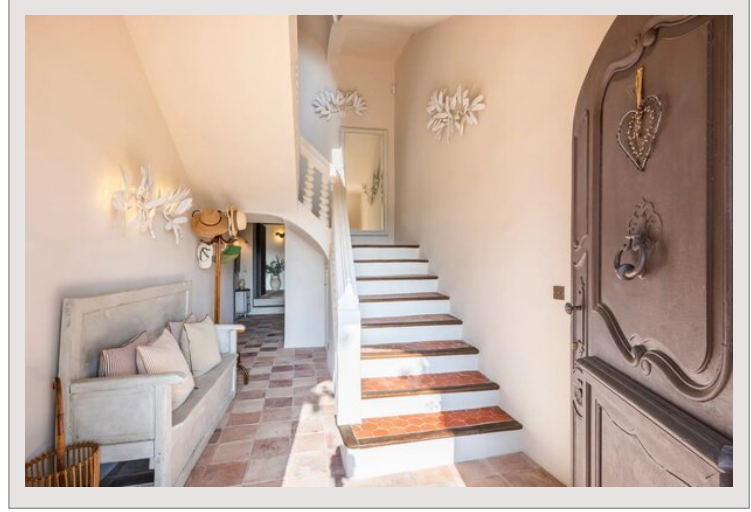

Stunning bastide with glorious views