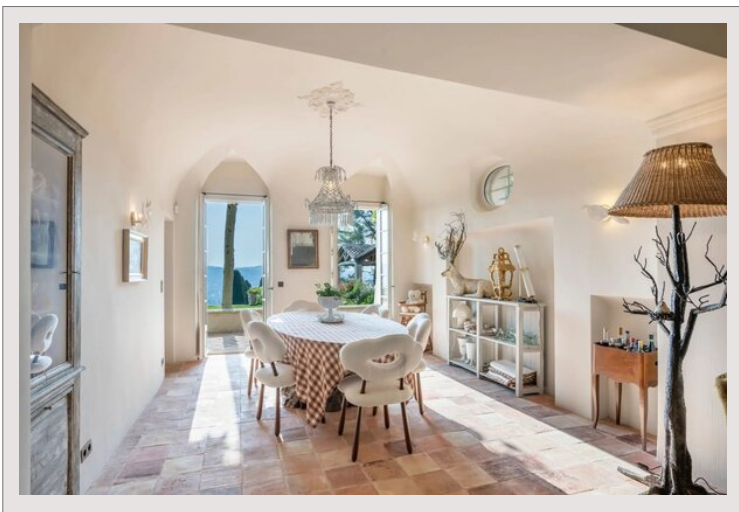

Stunning bastide with glorious views