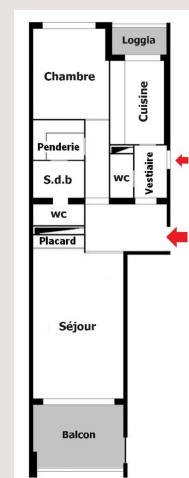

Product type	Apartment	Num rooms	2
Total area	108 m ²	Num bedrooms	1
Living area	91 m ²	Num parking	1
Terrace area	17 m ²	Num cellars	1
Exposure	East-West	Building	Park Palace
Floor	7ème - C	District	Carré d'Or

Entrance, living room, bedroom, bathroom, guest toilet, fully equipped kitchen, dressing, cupboards, air-conditioning, balcony, loggia

Visits : 24h00 to 48h00 in advance

Le Park Palace - Impasse de la Fontaine