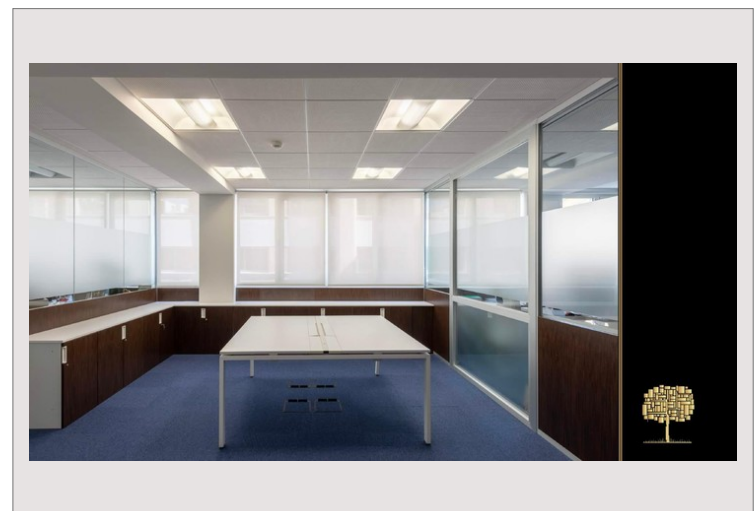

Thalès: In the business district of Fontvieille, a comfortable, designer, new and finely equipped office.

At your disposal (common) waiting room, a kitchen and toilets for men and women.

24/24 access, concierge, printing service, daily cleaning, WI-FI.