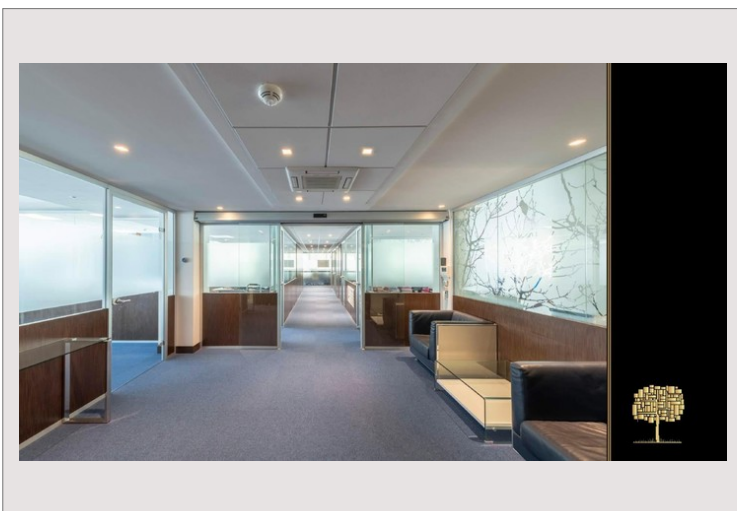

Thalès: In the business district of Fontvieille, a comfortable, designer, new and finely equipped office.

At your disposal (common) waiting room, a kitchen and toilets for men and women.

24/24 access, concierge, printing service, daily cleaning, WI-FI.