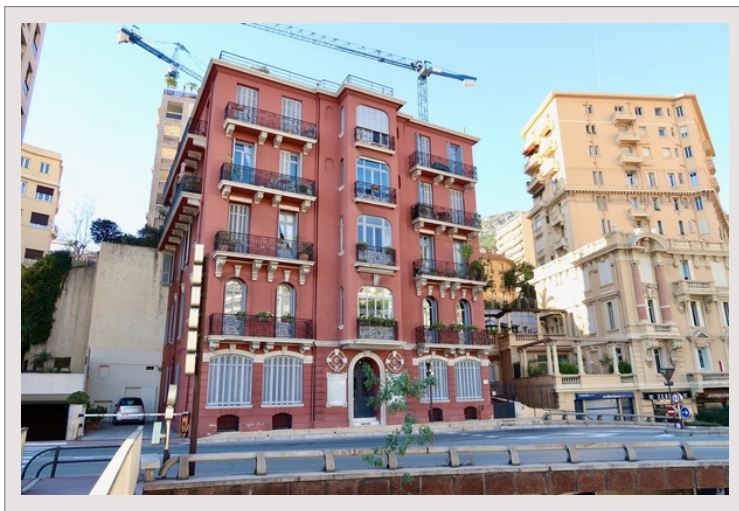

LOTUS BLEU - LARGE OFFICE ON 2 FLOORS

For sale Monaco

15 000 000 €

Product type	Office	Num rooms	5+
Total area	580 m ²	Building	Lotus Bleu
Condition	To refresh	District	Moneghetti
Floor	RDC & SOUS-SOL	Release date	Now

Very large office on 2 levels in a building with private access, located near the Monaco station and the center, with a surface of about 580m² with a lot of potential.

It can be arranged according to the needs of the future owner: in offices, in commercial activity, in a private mansion.

Public parking from Monaco train station is nearby.

LOTUS BLEU - LARGE OFFICE ON 2 FLOORS