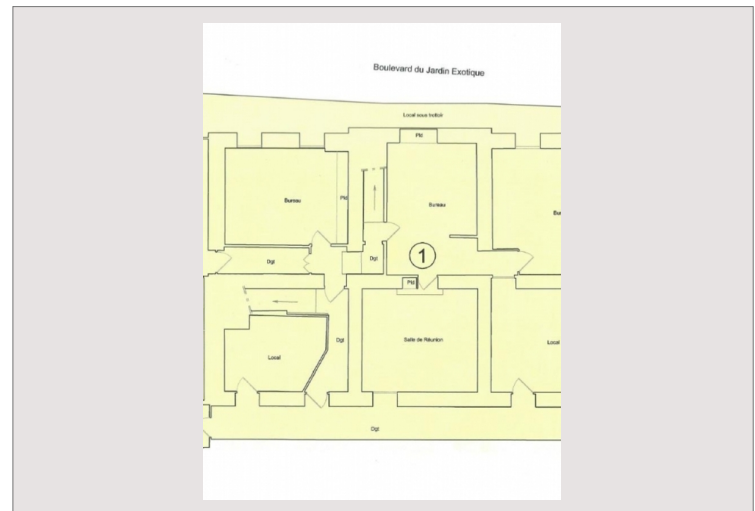

LOTUS BLEU - LARGE OFFICE ON 2 FLOORS

For sale Monaco

15 000 000 €

Product type	Office	Num rooms	5+
Total area	580 m ²	Building	Lotus Bleu
Condition	To refresh	District	Moneghetti
Floor	RDC & SOUS-SOL	Release date	Now

Very large office on 2 levels in a building with private access, located near the Monaco station and the center, with a surface of about 580m² with a lot of potential.

It can be arranged according to the needs of the future owner: in offices, in commercial activity, in a private mansion.

Public parking from Monaco train station is nearby.

LOTUS BLEU - LARGE OFFICE ON 2 FLOORS