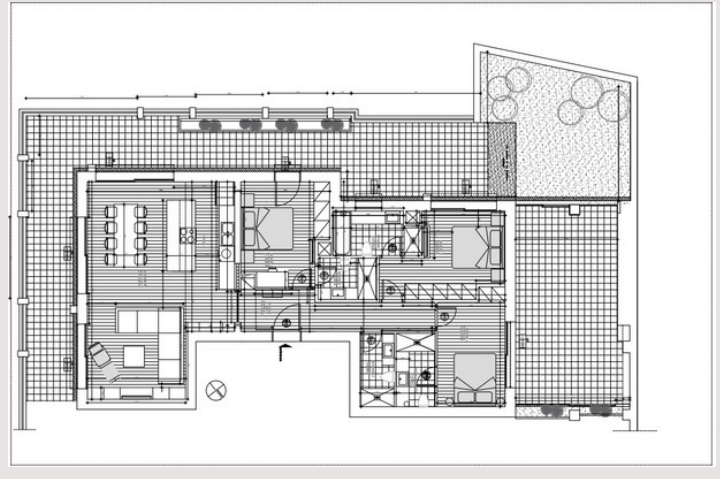

Beverly Palace - Close to the Princess Marie-Antoinette Park