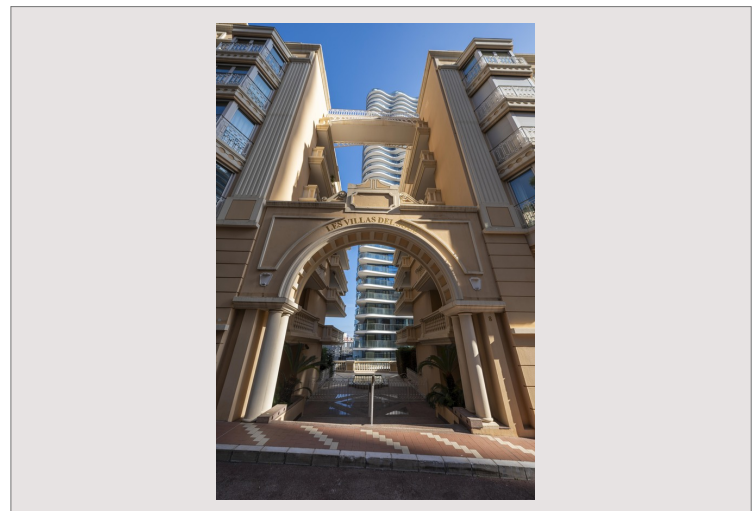

**MONACO - LA ROUSSE - LARGE OFFICE SPACE ON THE GROUND FLOOR  
WITH WINDOW**

**Rental Monaco**

**16 000 € / month**

In the district of La Rousse, in a luxury building, spacious open-plan offices with a total surface area of 214m<sup>2</sup> with window.

Product type	Office	Num parking	4
Living area	206 m <sup>2</sup>	Building	Villa Del Sole
View	town	District	La Rousse - Saint Roman
Exposure	EAST	Floor	Ground floor

In the district of La Rousse, in a luxury building, spacious open-plan offices with a total surface area of 214m<sup>2</sup> with window.

4 parking spaces complete this property.

2.4% rental profitability.

**MONACO - LA ROUSSE - LARGE OFFICE SPACE ON THE GROUND FLOOR  
WITH WINDOW**