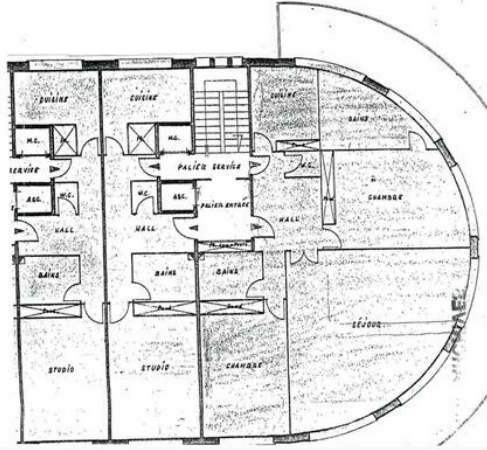

Large office on the port