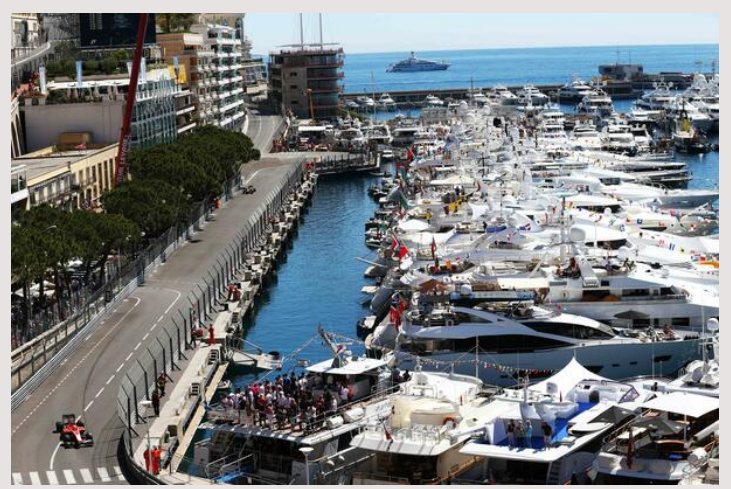

Large office on the port