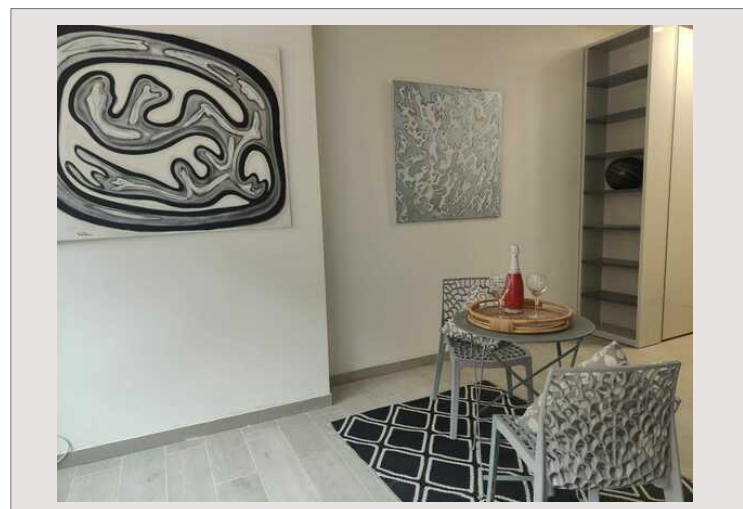

We offer you exclusively for seasonal rental a new setting, magnificent studio, completely renovated with very beautiful materials at the Chateau Périgord.

It consists of

Entrance with large walk-in closet

A shower room

Fully equipped kitchen open to the living room.

Additional information is available upon request.

Weekly rental

(Serves two)

Availability to be defined

CHÂTEAU PÉRIGORD - SEASONAL RENTAL - MAGNIFICENT RENOVATED STUDIO