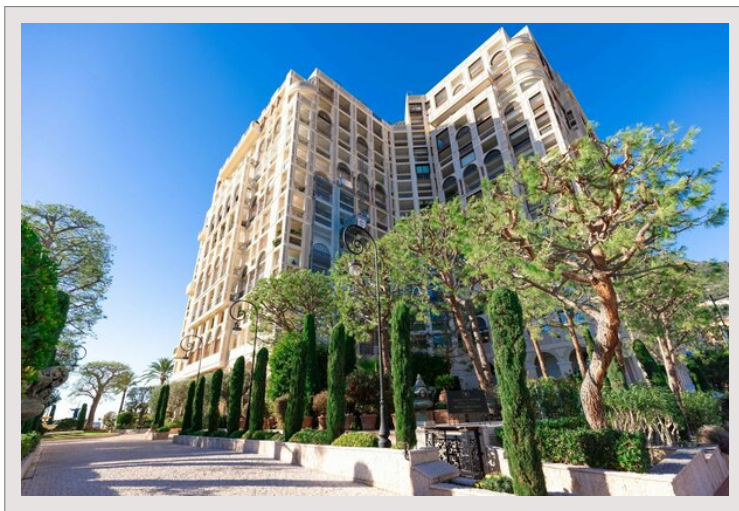

SOLE AGENT Luxurious apartment

For sale Monaco

Price on request

Overlooking the marina of Fontvieille and the Mediterranean Sea unique apartment on the entire floor and panoramic sea view. Let us introduce you to the Palazzo Leonardo, a truly exceptional luxury residence that offers privacy and exclusivity with its private gated access and 24/7 concierge service. Perfect for a large family, this amazing apartment of 750 m<sup>2</sup> is directly accessible by one of the 4 elevators of the building. It is a spectacular 6 spacious bedroom luxury unit surrounded by an impressive 200 sq.m terrace. It showcases high-end finishes and fittings throughout. This outstanding apartment offers accès to a swimming pool, a fitness room, and comes with 8 parking spaces and two cellars.

Product type	Apartment	Num rooms	5+
Living area	550 m <sup>2</sup>	Num bedrooms	6
Garden area	750 m <sup>2</sup>	Building	Palazzo Leonardo
View	Unobstructed view	District	Fontvieille
Exposure	South	Annual costs	100 000 €