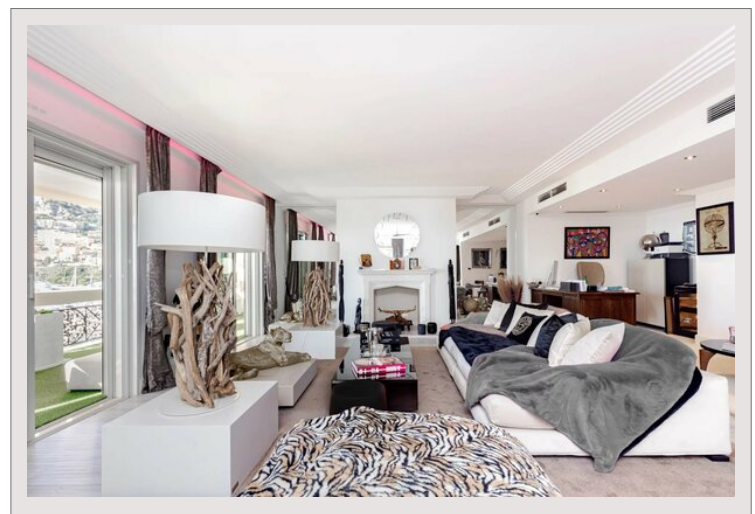

SOLE AGENT Luxurious apartment