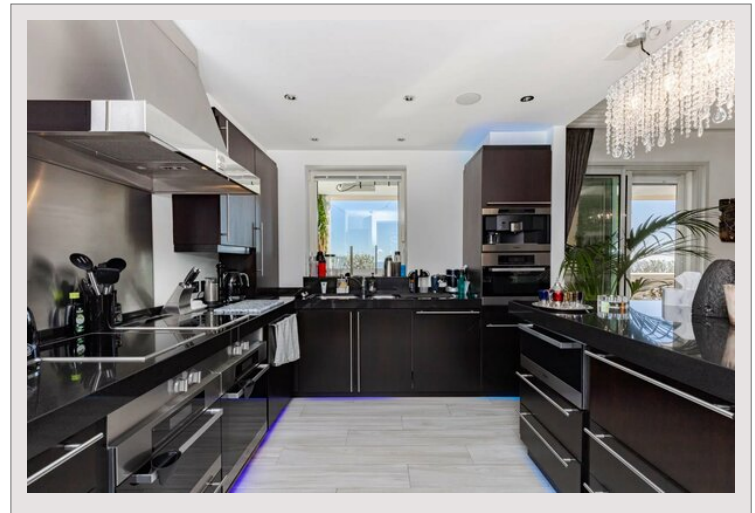

SOLE AGENT Luxurious apartment