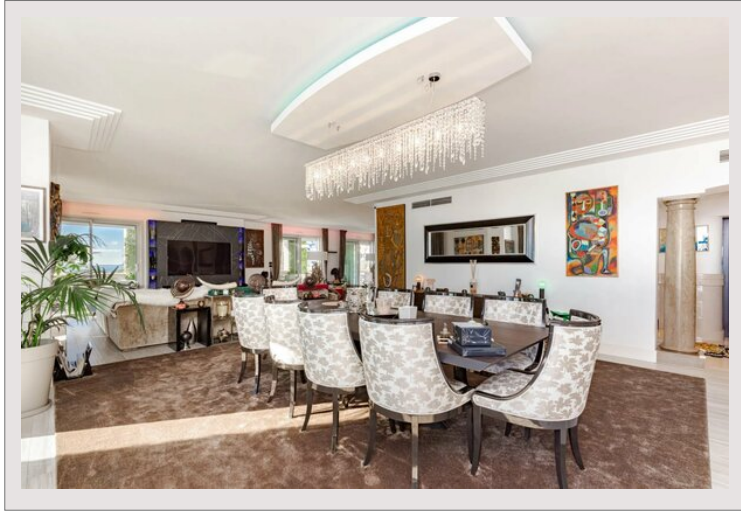

SOLE AGENT Luxurious apartment