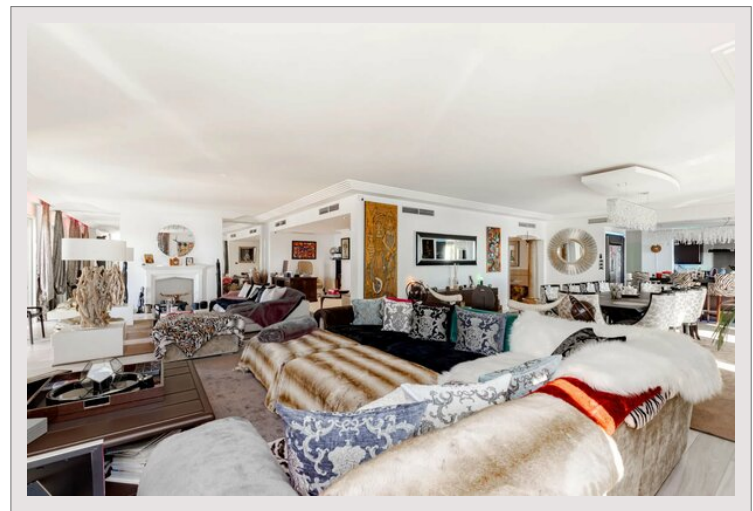

SOLE AGENT Luxurious apartment

For sale Monaco

Price on request

Overlooking the marina of Fontvieille and the Mediterranean Sea unique apartment on the entire floor and panoramic sea view. Let us introduce you to the Palazzo Leonardo, a truly exceptional luxury residence that offers privacy and exclusivity with its private gated access and 24/7 concierge service. Perfect for a large family, this amazing apartment of 750 m<sup>2</sup> is directly accessible by one of the 4 elevators of the building. It is a spectacular 6 spacious bedroom luxury unit surrounded by an impressive 200 sq.m terrace. It showcases high-end finishes and fittings throughout. This outstanding apartment offers accès to a swimming pool, a fitness room, and comes with 8 parking spaces and two cellars.

Product type	Apartment	Num rooms	5+
Living area	550 m <sup>2</sup>	Num bedrooms	6
Garden area	750 m <sup>2</sup>	Building	Palazzo Leonardo
View	Unobstructed view	District	Fontvieille
Exposure	South	Annual costs	100 000 €