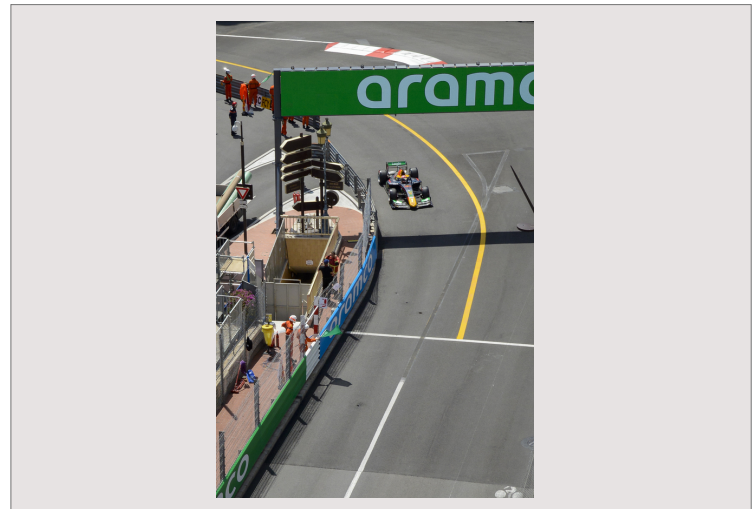

Beau Rivage

View

Grand Prix F1

District

Port

Located in the heart of the circuit, the terraces of the Beau Rivage building offer an exceptional view of the circuit.

You'll be overlooking the famous "Sainte-Dévote" bend, a rare overtaking zone on the circuit, as well as the climb up from Ostende to the Casino, where you can admire the cars at close quarters. Finally, you can follow the race along the pool road from the panoramic view overlooking the port.