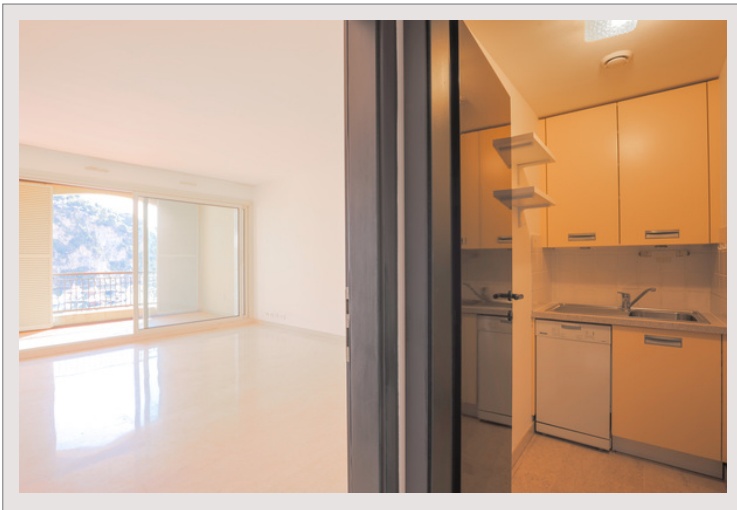

2 ROOMS APPARTEMENTS WITH PRETTY VIEW - RESIDENCE "LE

Rental Monaco

BOTTICELLI"
Sole agent

5 600 € / month

+ Service charges : 350 €

Spacious two rooms with beautiful terrace overlooking the Place du Quai Jean-Charles Rey, the Port of Fontvieille and the sea. This pretty two-room apartment in the heart of the Fontvieille district is close to all amenities and many famous restaurants in the Principality of Monaco. This property is completed by a large cellar and a parking.

Spacious 2 rooms with a nice view of the port of Fontvieille, located in the residence of botticelli

2 ROOMS APPARTEMENTS WITH PRETTY VIEW - RESIDENCE "LE BOTTICELLI"

2 ROOMS APPARTEMENTS WITH PRETTY VIEW - RESIDENCE "LE BOTTICELLI"