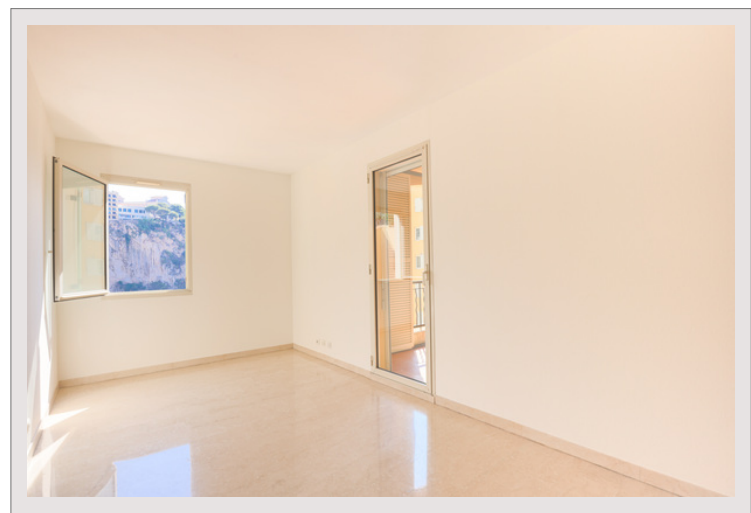

2 ROOMS APPARTEMENTS WITH PRETTY VIEW - RESIDENCE "LE

Rental Monaco

BOTTICELLI"
Sole agent

5 600 € / month

+ Service charges : 350 €

Spacious two rooms with beautiful terrace overlooking the Place du Quai Jean-Charles Rey, the Port of Fontvieille and the sea. This pretty two-room apartment in the heart of the Fontvieille district is close to all amenities and many famous restaurants in the Principality of Monaco. This property is completed by a large cellar and a parking.

Spacious 2 rooms with a nice view of the port of Fontvieille, located in the residence of botticelli

2 ROOMS APPARTEMENTS WITH PRETTY VIEW - RESIDENCE "LE BOTTICELLI"

2 ROOMS APPARTEMENTS WITH PRETTY VIEW - RESIDENCE "LE BOTTICELLI"