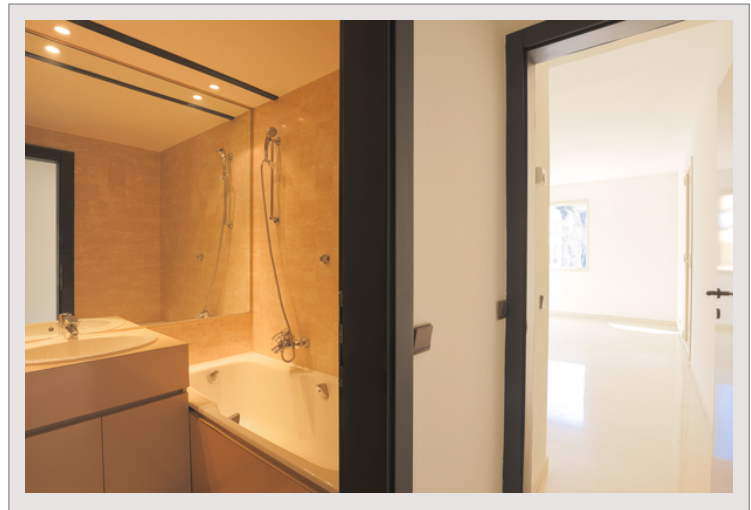

2 ROOMS APPARTEMENTS WITH PRETTY VIEW - RESIDENCE "LE

Rental Monaco

BOTTICELLI"
Sole agent

5 600 € / month

+ Service charges : 350 €

Spacious two rooms with beautiful terrace overlooking the Place du Quai Jean-Charles Rey, the Port of Fontvieille and the sea. This pretty two-room apartment in the heart of the Fontvieille district is close to all amenities and many famous restaurants in the Principality of Monaco. This property is completed by a large cellar and a parking.

Spacious 2 rooms with a nice view of the port of Fontvieille, located in the residence of botticelli

2 ROOMS APPARTEMENTS WITH PRETTY VIEW - RESIDENCE "LE BOTTICELLI"

2 ROOMS APPARTEMENTS WITH PRETTY VIEW - RESIDENCE "LE BOTTICELLI"