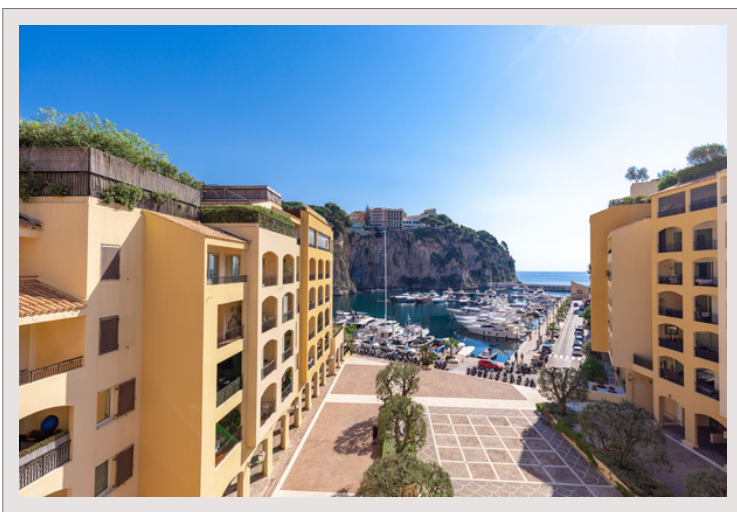

2 ROOMS APPARTEMENTS WITH PRETTY VIEW - RESIDENCE "LE

Rental Monaco

BOTTICELLI"
Sole agent

5 600 € / month

+ Service charges : 350 €

Spacious two rooms with beautiful terrace overlooking the Place du Quai Jean-Charles Rey, the Port of Fontvieille and the sea. This pretty two-room apartment in the heart of the Fontvieille district is close to all amenities and many famous restaurants in the Principality of Monaco. This property is completed by a large cellar and a parking.

Spacious 2 rooms with a nice view of the port of Fontvieille, located in the residence of botticelli

2 ROOMS APPARTEMENTS WITH PRETTY VIEW - RESIDENCE "LE BOTTICELLI"

2 ROOMS APPARTEMENTS WITH PRETTY VIEW - RESIDENCE "LE BOTTICELLI"