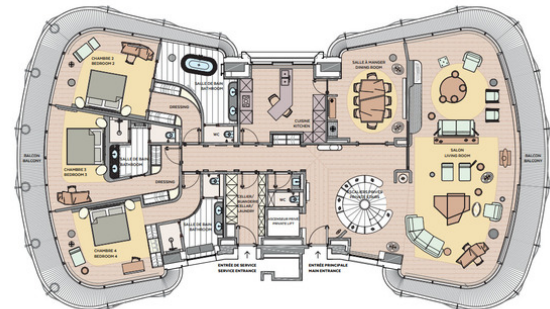

Entrance hall, double living room, dining room, separate kitchen, laundry room, 4 bedrooms, 4 bathrooms, 5 dressing rooms/wardrobes, guest toilet, private lift.

Apartment on 3 floors including a roof terrace with private swimming pool, lounge, sauna, shower and toilet.

Place du Casino
Principauté de Monaco

| | | |
|-------------------------------------------------------------|--------------------------------------------------------|-------------------------------------------------------------|
| APPARTEMENT TRIPLEX 4 CHAMBRES - ÉTAGE INFÉRIEUR | SURFACE TOTALE HABITABLE TOTAL INTERNAL AREA | SURFACE TOTALE EXTÉRIEURE TOTAL EXTERNAL AREA |
| TRIPLEX APARTMENT 4 BEDROOMS - LOWER FLOOR | 420 m ² | 279 m ² |

Place du Casino
Principauté de Monaco

| | | |
|-------------------------------------------------------------|--------------------------------------------------------|-------------------------------------------------------------|
| APPARTEMENT TRIPLEX 4 CHAMBRES - ÉTAGE SUPÉRIEUR | SURFACE TOTALE HABITABLE TOTAL INTERNAL AREA | SURFACE TOTALE EXTÉRIEURE TOTAL EXTERNAL AREA |
| TRIPLEX APARTMENT 4 BEDROOMS - UPPER FLOOR | 420 m ² | 279 m ² |

Place du Casino
Principauté de Monaco

| | | |
|----------------------------------------------------------------------------|--------------------------------------------------------|-------------------------------------------------------------|
| APPARTEMENT TRIPLEX 4 CHAMBRES - TOIT TERRASSE AVEC PISCINE | SURFACE TOTALE HABITABLE TOTAL INTERNAL AREA | SURFACE TOTALE EXTÉRIEURE TOTAL EXTERNAL AREA |
| TRIPLEX APARTMENT 4 BEDROOMS - ROOFTOP TERRACE WITH SWIMMING POOL | 420 m ² | 279 m ² |