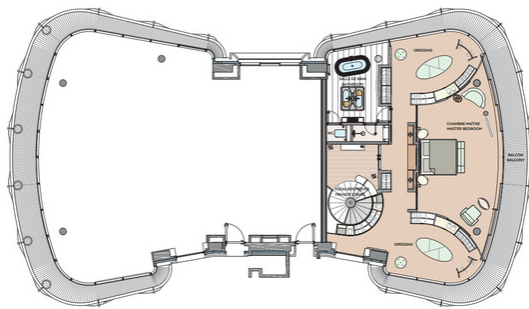

Entrance hall, double living room, dining room, separate kitchen, laundry room, 4 bedrooms, 4 bathrooms, 5 dressing rooms/wardrobes, guest toilet, private lift.

Apartment on 3 floors including a roof terrace with private swimming pool, lounge, sauna, shower and toilet.

Place du Casino
Principauté de Monaco

| | | |
|-------------------------------------------------------------|--------------------------------------------------------|-------------------------------------------------------------|
| APPARTEMENT TRIPLEX 4 CHAMBRES - ÉTAGE INFÉRIEUR | SURFACE TOTALE HABITABLE TOTAL INTERNAL AREA | SURFACE TOTALE EXTÉRIEURE TOTAL EXTERNAL AREA |
| TRIPLEX APARTMENT 4 BEDROOMS - LOWER FLOOR | 420 m ² | 279 m ² |

Place du Casino
Principauté de Monaco

| | | |
|-------------------------------------------------------------|--------------------------------------------------------|-------------------------------------------------------------|
| APPARTEMENT TRIPLEX 4 CHAMBRES - ÉTAGE SUPÉRIEUR | SURFACE TOTALE HABITABLE TOTAL INTERNAL AREA | SURFACE TOTALE EXTÉRIEURE TOTAL EXTERNAL AREA |
| TRIPLEX APARTMENT 4 BEDROOMS - UPPER FLOOR | 420 m ² | 279 m ² |

Place du Casino
Principauté de Monaco

| | | |
|----------------------------------------------------------------------------|--------------------------------------------------------|-------------------------------------------------------------|
| APPARTEMENT TRIPLEX 4 CHAMBRES - TOIT TERRASSE AVEC PISCINE | SURFACE TOTALE HABITABLE TOTAL INTERNAL AREA | SURFACE TOTALE EXTÉRIEURE TOTAL EXTERNAL AREA |
| TRIPLEX APARTMENT 4 BEDROOMS - ROOFTOP TERRACE WITH SWIMMING POOL | 420 m ² | 279 m ² |