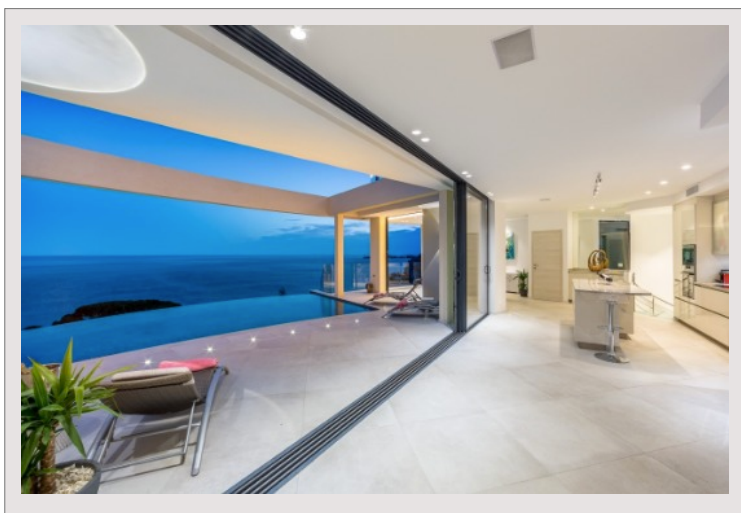

## New Californian style villa

Location Saisonnière France

137 000 € / mois

Type de produit	Maison	Nb. pièces	5+
Superficie hab.	365 m <sup>2</sup>	Nb. chambres	5
Superficie terrain	4 000 m <sup>2</sup>	Nb. parking	4
Vue	Sea	Ville	Èze
Etat	Prestations luxueuses	Pays	France
Date de libération	1 May 2018		

Newly constructed Californian estate property overlooking the bay of Eze offering 4000 SF (360m2) of high-end living space. This is the ultimate in glamorous contemporary villa living with unobstructed sea views. Highlighting beautifully detailed accommodations arranged over two levels.

Heated infinity swimming pool, 5BD/5Bath, all within minutes of the beach.