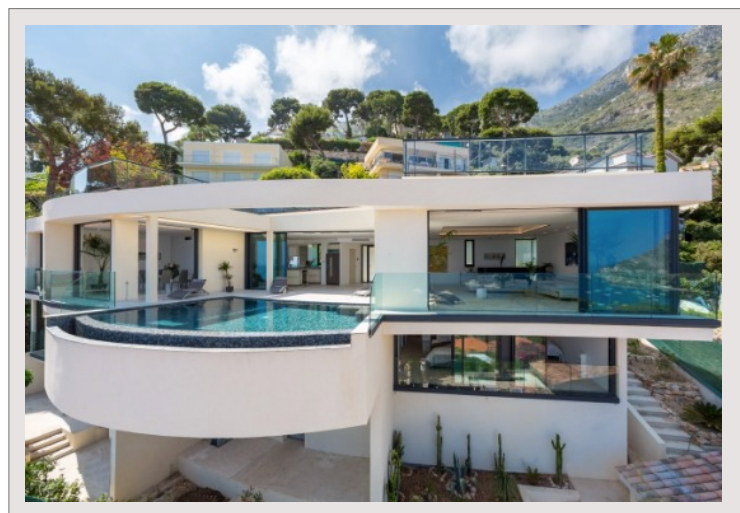

## New Californian style villa

Location Saisonnière France

137 000 € / mois

Type de produit	Maison	Nb. pièces	5+
Superficie hab.	365 m <sup>2</sup>	Nb. chambres	5
Superficie terrain	4 000 m <sup>2</sup>	Nb. parking	4
Vue	Sea	Ville	Èze
Etat	Prestations luxueuses	Pays	France
Date de libération	1 May 2018		

Newly constructed Californian estate property overlooking the bay of Eze offering 4000 SF (360m2) of high-end living space. This is the ultimate in glamorous contemporary villa living with unobstructed sea views. Highlighting beautifully detailed accommodations arranged over two levels.

Heated infinity swimming pool, 5BD/5Bath, all within minutes of the beach.